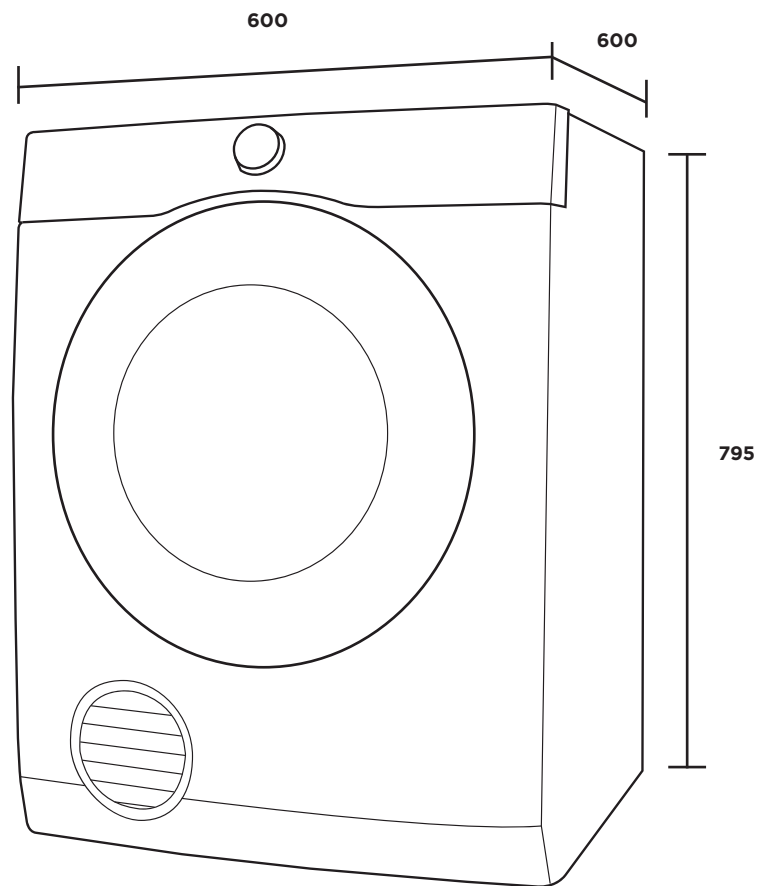

## Vented Dryer

WDV656N3WB

### IMPORTANT

These dimensions are a guide only. All measurements are in millimetres (mm).  
For complete installation instructions, refer to the manual provided with product.

© 2022 Electrolux Home Products Pty Ltd. ABN 51 004 762 341. W\_DIM\_VD6\_Jan22