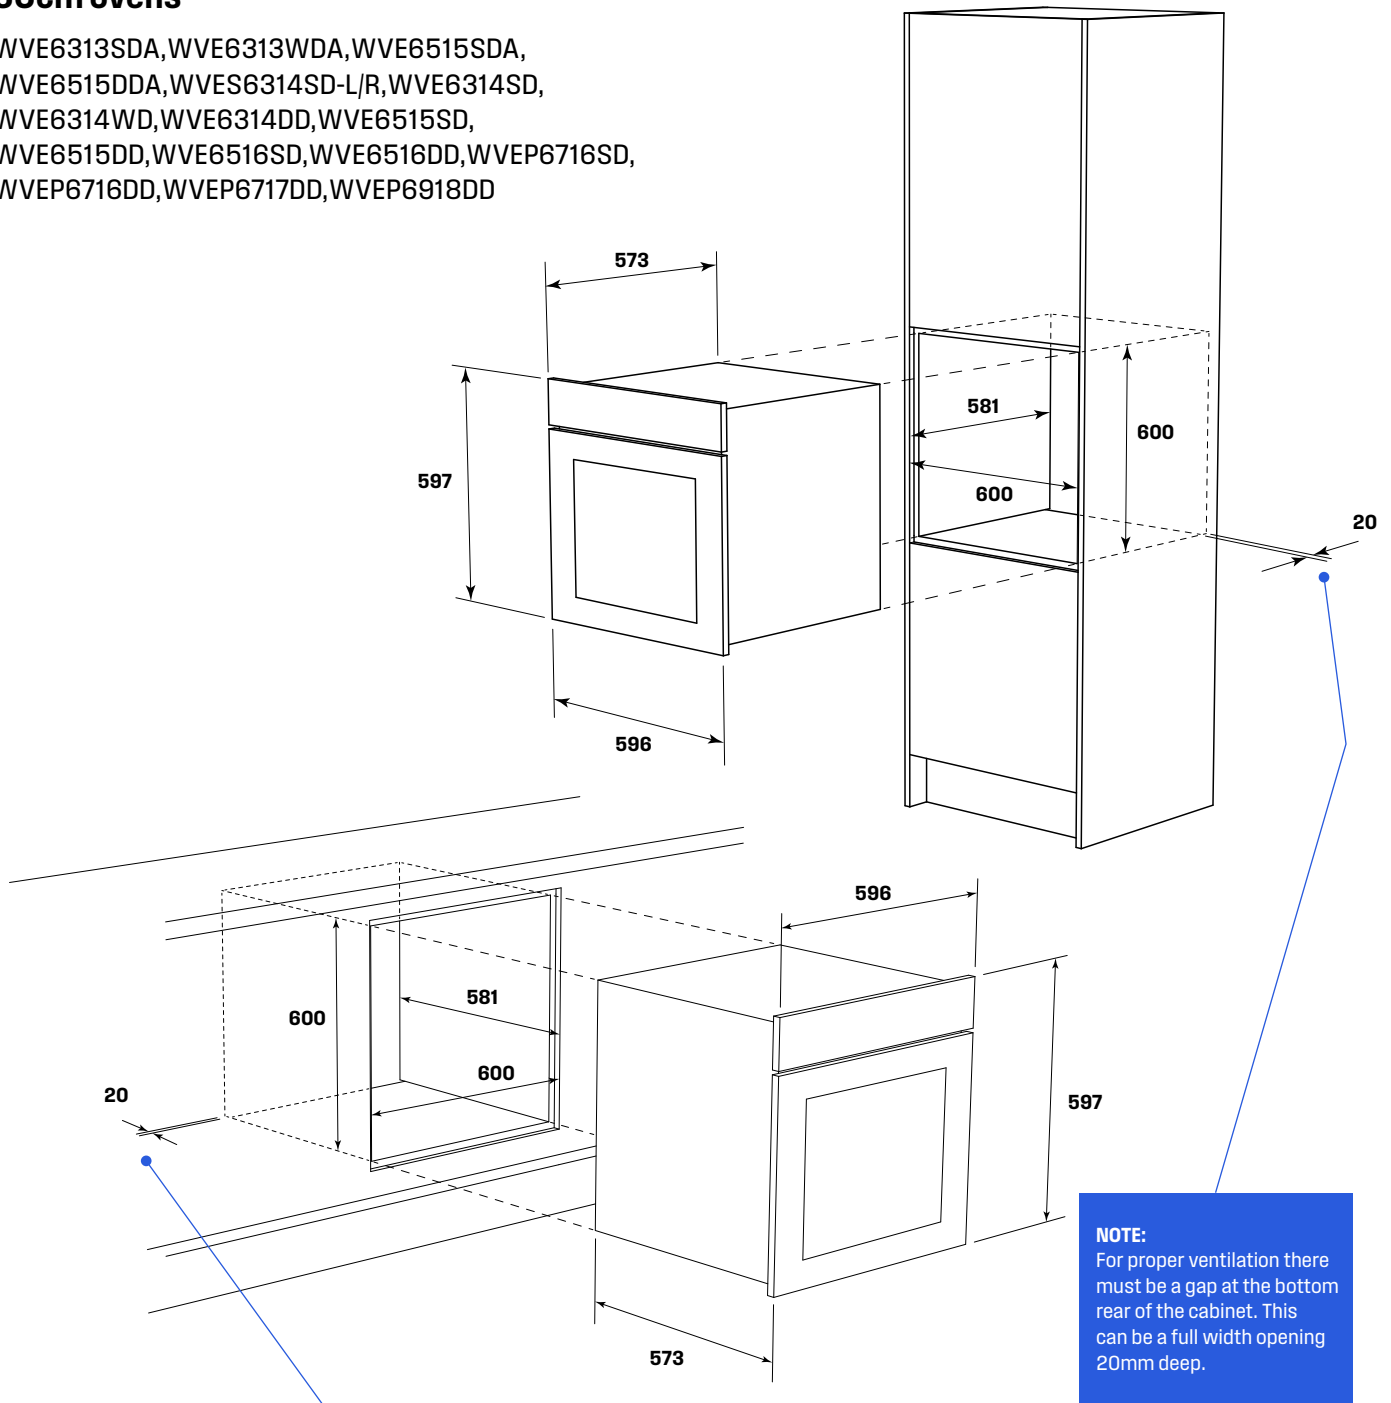

60cm ovens

WVE6313SDA, WVE6313WDA, WVE6515SDA,
 WVE6515DDA, WVES6314SD-L/R, WVE6314SD,
 WVE6314WD, WVE6314DD, WVE6515SD,
 WVE6515DD, WVE6516SD, WVE6516DD, WVEP6716SD,
 WVEP6716DD, WVEP6717DD, WVEP6918DD

NOTE:
 For proper ventilation there must be a gap at the bottom rear of the cabinet. This can be a full width opening 20mm deep.

Product WxHxD (mm)	596 x 597 x 573
Flush mount cut-out WxHxD (mm)	600 x 600 x 581

IMPORTANT

These dimensions are a guide only. All measurements are in millimetres (mm).
 For complete installation instructions, refer to the manual provided with product.