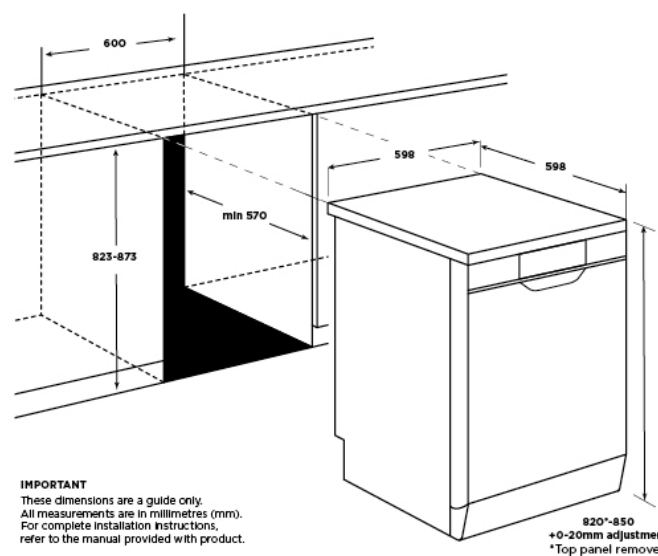

### Dimensions

Total height (mm) - 850, Total width (mm) - 598, Total depth (mm) - 598, Height adjustment (mm) - 20, Product height excluding removable worktop (mm) - 820