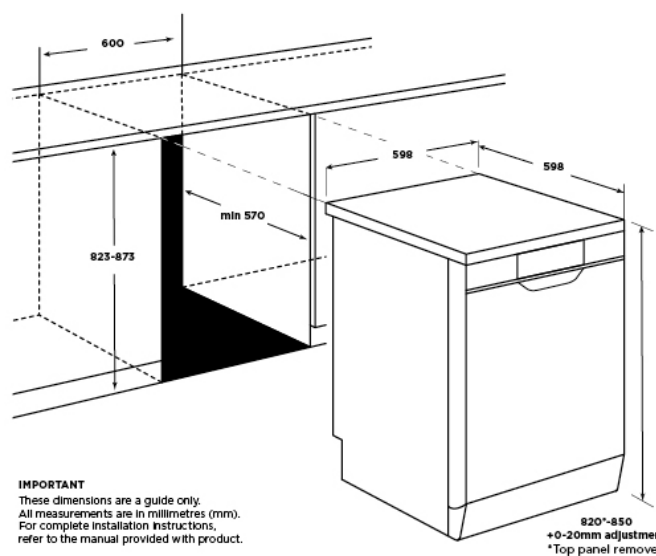

WSF6604WA

60cm freestanding dishwasher with 13 place settings, 6 wash programs, fast 30min wash, 47dB operation, half load top basket, height adjustable top basket, 3,6 or 9 hour delay start and Aquastop anti flood protection.

Features

- Fast wash cycles
- Quiet operation
- FlexZone
- Adjustable top basket
- Delay Start - 3, 6 & 9 hours
- AquaStop antiflood protection

Dimensions

Total height (mm) - 850, Total width (mm) - 598, Total depth (mm) - 598, Height adjustment (mm) - 20, Product height excluding removable worktop (mm) - 820