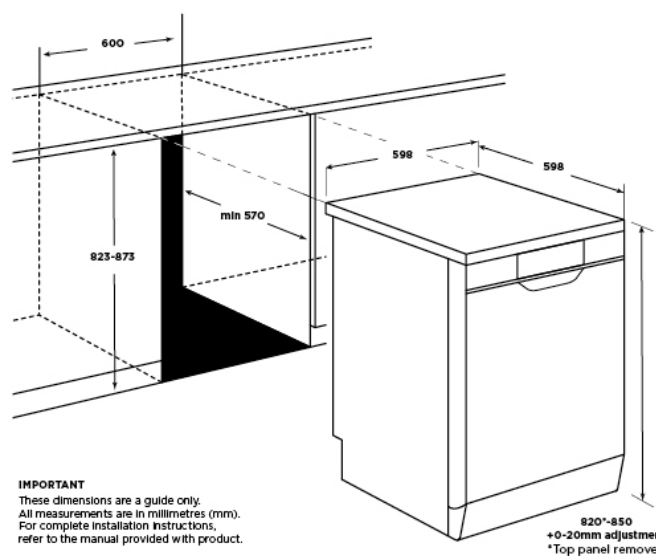

Features

- 13 place settings
- Wash programs - 5
- Fast wash program
- Time Save program
- Half load option
- Wash progress indicator
- Adjustable upper basket
- Bottom basket with fold down racks
- Durable stainless steel tub
- Water safety system

Dimensions

Total height (mm) - 850, Total width (mm) - 598, Total depth (mm) - 598, Height adjustment (mm) - 20, Product height excluding removable worktop (mm) - 820