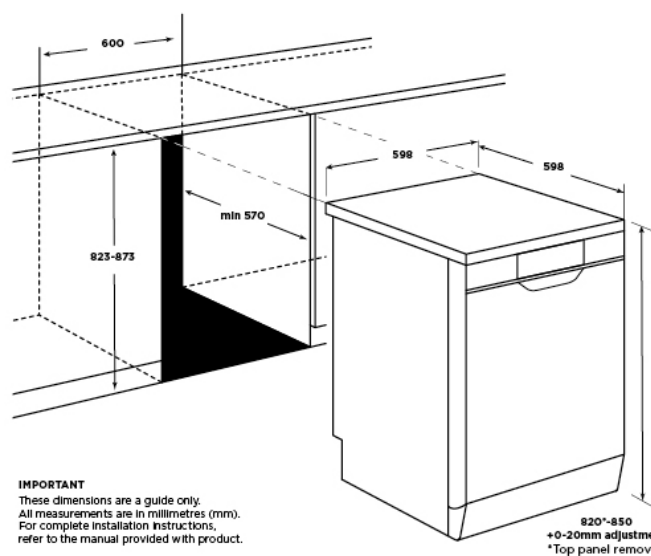

Features

- 13 place settings
- Wash programs - 5
- Fast wash program
- Time Save program
- Half load option
- Adjustable upper basket
- Bottom basket with fold down racks
- Durable stainless steel tub
- Wash progress indicator
- Water safety system

Dimensions

Total height (mm) - 850, Total width (mm) - 598, Total depth (mm) - 598, Height adjustment (mm) - 20, Product height excluding removable worktop (mm) - 820