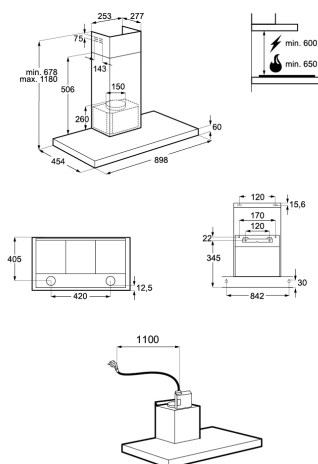

Dimensions

Total product height (mm) - 1180, Total product width (mm) - 898, Total product depth (mm) - 454, Diameter of ducting (mm) - 150, Minimum installation height from cooking surface Gas (mm) - 650, Minimum installation height from cooking surface Electric (mm) - 600, Maximum canopy chimney height (mm) - 1180, Flue cover depth (mm) - 277, Flue cover width (mm) - 253

Canopy rangehood
WRC924SC