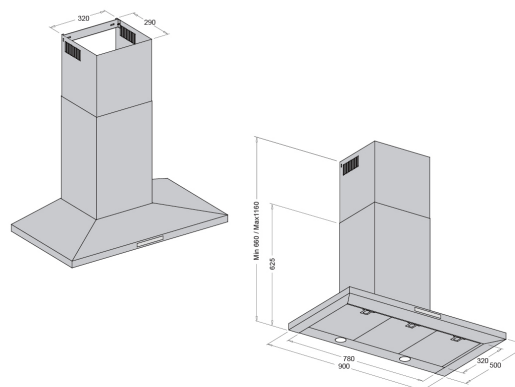

Dimensions

Total product height (mm) - 1160, Total product width (mm) - 900, Total product depth (mm) - 500, Diameter of ducting (mm) - 150, Minimum installation height from cooking surface Gas (mm) - 650, Minimum installation height from cooking surface Electric (mm) - 600, Maximum canopy chimney height (mm) - 1160, Flue cover depth (mm) - 290, Flue cover width (mm) - 320