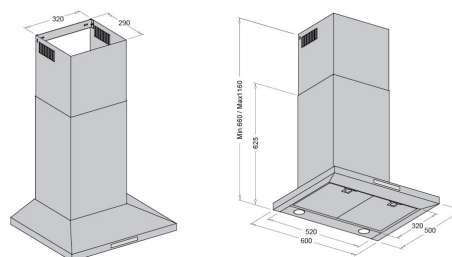

Dimensions

Total product height (mm) - 1160, Total product width (mm) - 600, Total product depth (mm) - 500, Diameter of ducting (mm) - 150, Minimum installation height from cooking surface Gas (mm) - 650, Minimum installation height from cooking surface Electric (mm) - 600, Maximum canopy chimney height (mm) - 1160, Flue cover depth (mm) - 290, Flue cover width (mm) - 320