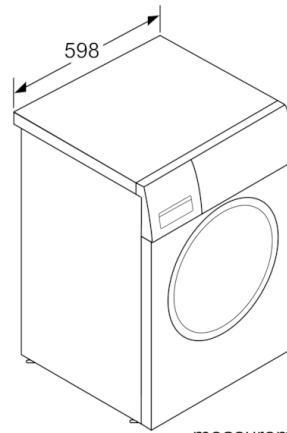

Technical Data

Built-in / Free-standing :	Free-standing
Removable top :	No
Door hinge :	Left
Length electrical supply cord (cm) :	210
Height of removable worktop (mm) :	860
Dimensions of the product (mm) :	848 x 598 x 590
Net weight (kg) :	80.931
Drum volume (l) :	70
Connection Rating (W) :	2200
Voltage (V) :	220-240
Frequency (Hz) :	50
Approval certificates :	Australia Standards, CE, VDE
Energy consumption (wash and dry of full wash load) (kWh) :	7.00
Water consumption (wash and dry full wash load) (l) :	143

Technical Information

- Dimensions (H x W x D): 84.8 cm x 59.8 cm, 59.0 cm x 59.0 cm
- Appliance depth incl. door: 63.5 cm

**Serie | 6, Washer dryer, 10/5 kg, 1400 rpm
WNA254U1AU**

measurements in mm

measurements in mm