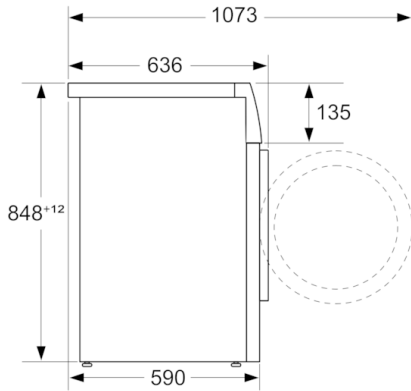

Technical Data

Built-in / Free-standing :	Free-standing
Removable top :	No
Door hinge :	Left
Length electrical supply cord (cm) :	210
Height of removable worktop (mm) :	860
Dimensions of the product (mm) :	848 x 598 x 590
Net weight (kg) :	80.931
Drum volume (l) :	70
Connection Rating (W) :	2200
Voltage (V) :	220-240
Frequency (Hz) :	50
Approval certificates :	Australia Standards, CE, VDE
Energy consumption (wash and dry of full wash load) (kWh) :	7.00
Water consumption (wash and dry full wash load) (l) :	143

Technical Information

- Dimensions (H x W x D): 84.8 cm x 59.8 cm, 59.0 cm x 59.0 cm
- Appliance depth incl. door: 63.5 cm

**Serie | 6, Washer dryer, 10/5 kg, 1400 rpm
WNA254U1AU**

measurements in mm

measurements in mm