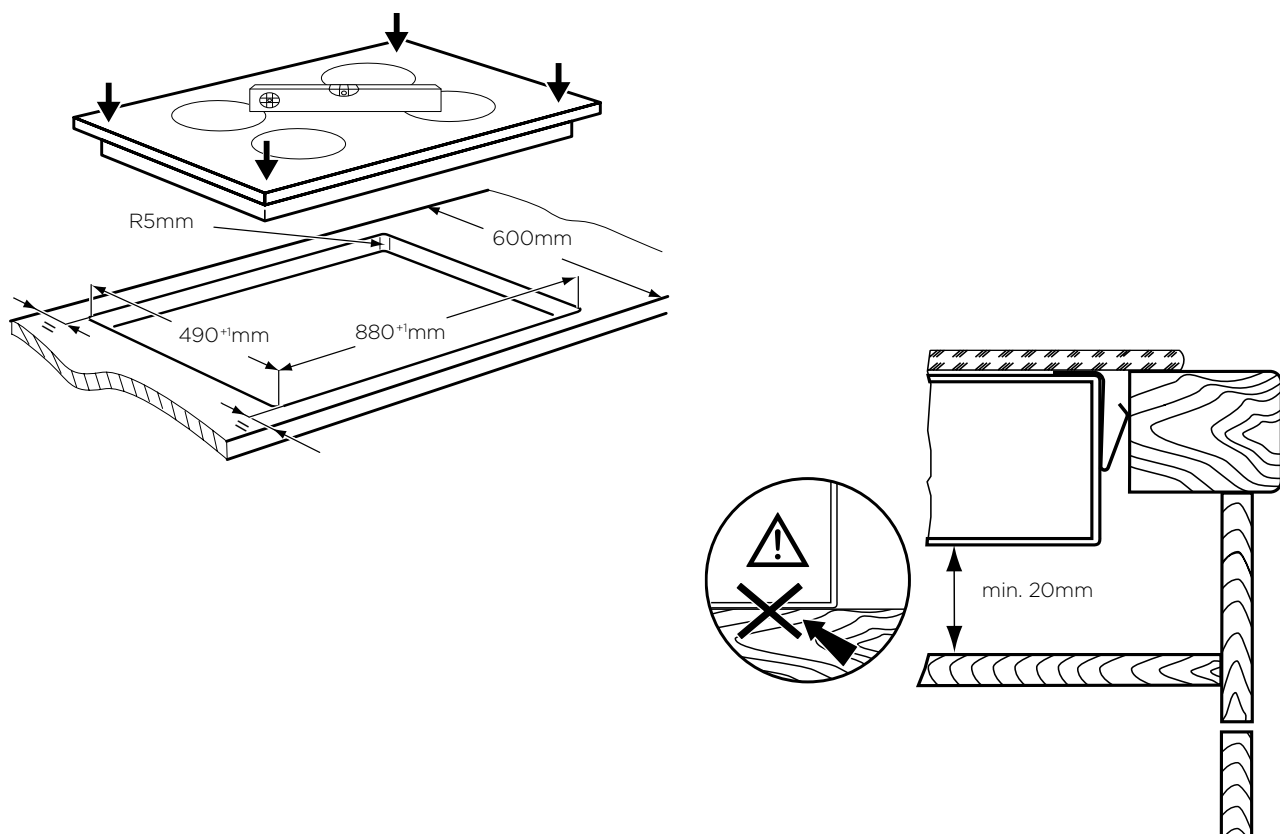

90cm induction cooktops

WHI943BD, WHI955BD

Product WxDxH (mm)	900 x 520 x 51
WxD (mm)	880 x 490

IMPORTANT

These dimensions are a guide only. All measurements are in millimetres (mm).
For complete installation instructions, refer to the manual provided with product.