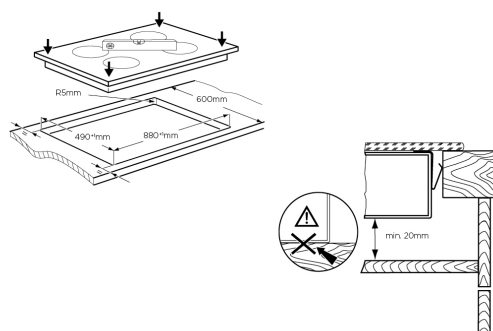

90cm induction cooktops

WHI943BC, WHI945BC

DIMENSIONS

Total product height (mm) - 46, Total product width (mm) - 910, Total product depth (mm) - 520, Cut out width (mm) - 880, Cut out depth (mm) - 490