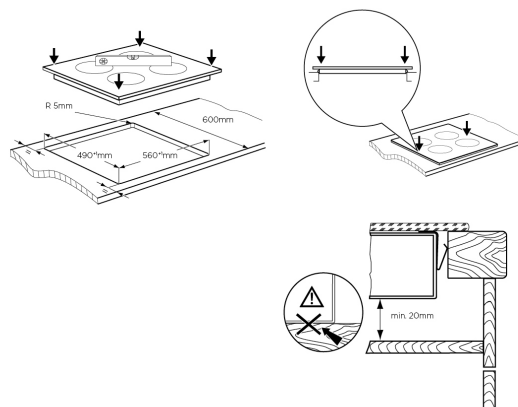

60cm induction cooktops
WHI633BC, WHI643BC, WHI645BC