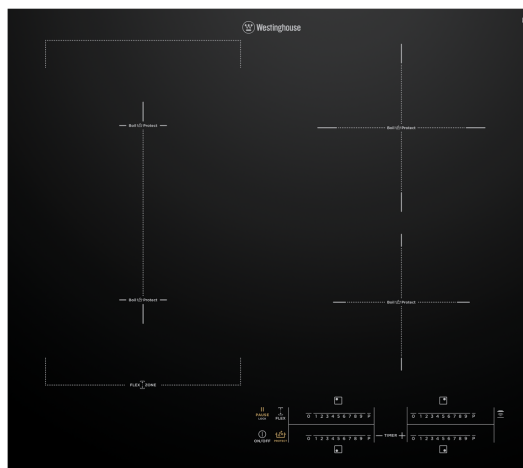

WHI645BC

60cm 4 zone induction cooktop with BoilProtect, FlexZone, Hob2Hood, PowerBoost and Pause function.

Features

- BoilProtect
- FlexZone
- Hob2Hood
- PowerBoost
- Pause
- QuickCook Timer
- Perfect heat control
- Touch slide control
- Easy cleaning
- Residual heat indicator
- Child safety device