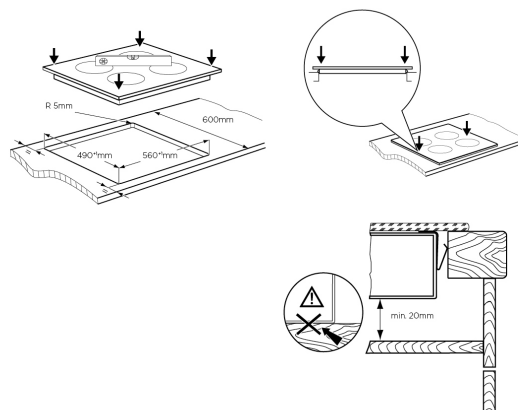

60cm induction cooktops
WHI633BC, WHI643BC, WHI645BC