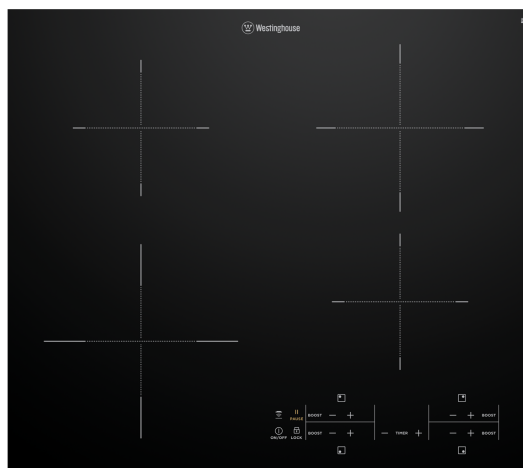

WHI643BC

60cm 4 zone induction cooktop with Hob2Hood, PowerBoost, Pause function, QuickCook Timer and 6.5kW rated input power for hassle-free upgrade from ceramic cooktops.

Features

- PowerBoost
- Pause
- Easy transition from ceramic cooktop
- 6.5kW rated input power
- Hob2Hood
- QuickCook Timer
- Perfect heat control
- Touch control
- Easy cleaning
- Residual heat indicator
- Child safety device