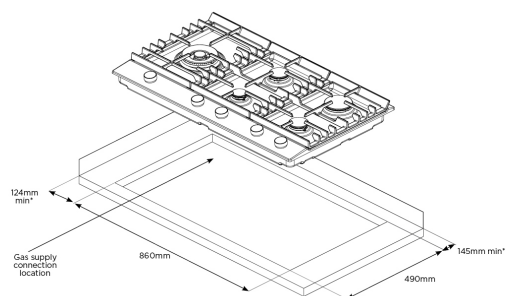

WHG958BC

90cm 5 burner black tempered glass cooktop with a high powered, intense 19 MJ/h wok burner, dual valve flame control and cast iron trivets.

Features

- High powered, intense 19 MJ/h wok burner
- Dual Valve Control
- Cast iron trivets
- Flat Trivets
- Flame Failure Device
- Black tempered glass
- Easy under knob ignition
- LP Gas Conversion kit included

90cm gas cooktop
WHG958BC

DIMENSIONS

Total product height (mm) - 62, Total product width (mm) - 895, Total product depth (mm) - 530, Cut out width (mm) - 860, Cut out depth (mm) - 490