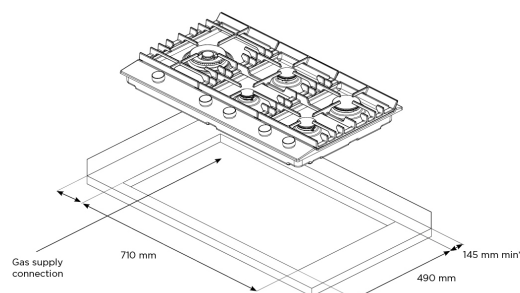

WHG758SC

75cm 5 burner stainless steel gas cooktop with a high powered, intense 19 MJ/h wok burner, dual valve flame control and cast iron trivets.

Features

- High powered, intense 19 MJ/h wok burner
- Dual Valve Control
- Cast iron trivets
- Flat Trivets
- Simple and durable control panel graphics
- Easy under knob ignition
- Flame Failure Device
- LP Gas Conversion kit included

70cm gas cooktop
WHG758SC

DIMENSIONS

Total product height (mm) - 55, Total product width (mm) - 745, Total product depth (mm) - 530, Cut out width (mm) - 710, Cut out depth (mm) - 490