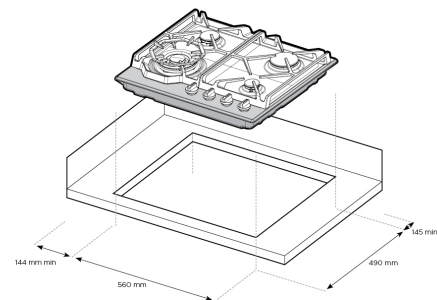

60cm gas cooktops
WHG644SC, WHG648SC