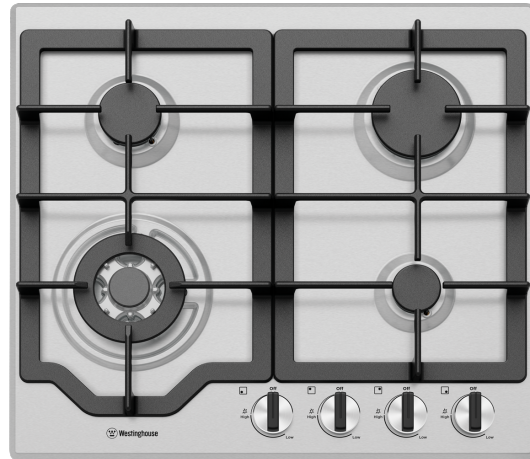

WHG644SC

60cm 4 burner stainless steel gas cooktop with a high powered 14.4 MJ/h wok burner, cast iron trivets and easy start under knob ignition.

Features

- High powered 14.4 MJ/h wok burner
- Cast iron trivets
- Flat Trivets
- Simple and durable control panel graphics
- Easy under knob ignition
- Flame Failure Device
- LP Gas Conversion kit included