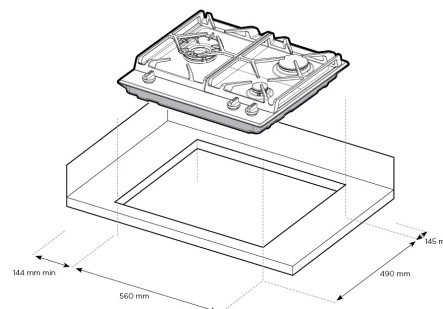

60cm gas cooktop

WHG638BC

IMPORTANT

DIMENSIONS

Total product height (mm) - 62, Total product width (mm) - 595, Total product depth (mm) - 530, Cut out width (mm) - 560, Cut out depth (mm) - 490