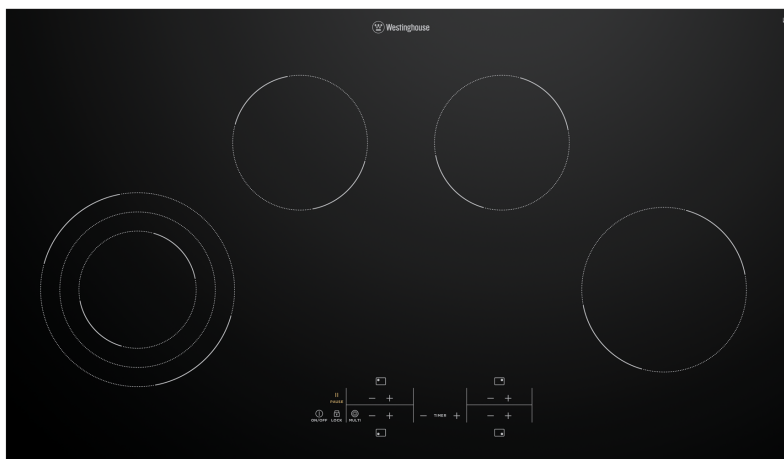

WHC943BC

90cm 4 zone ceramic cooktop with triple variable zone, touch controls, Pause function, QuickCook Timer and residual heat indicator.

Features

- Triple Zone
- Touch on glass controls
- Pause
- QuickCook Timer
- 2.3kW powerful zone
- Residual Heat Indicator
- Child safety lock
- Easy clean ceramic surface