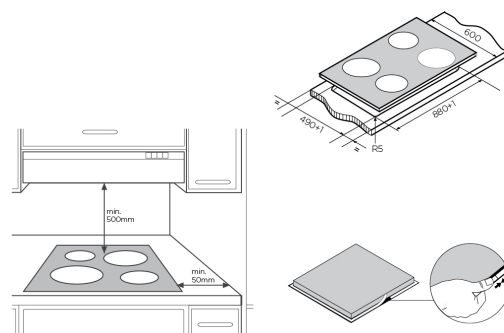

90cm electric cooktop
WHC943BC