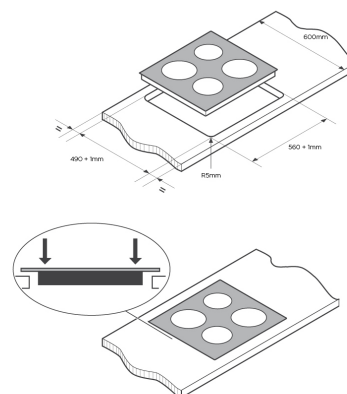

70cm electric cooktop

WHC742BC

DIMENSIONS

Total product height (mm) - 46, Total product width (mm) - 700, Total product depth (mm) - 520, Cut out width (mm) - 560, Cut out depth (mm) - 490