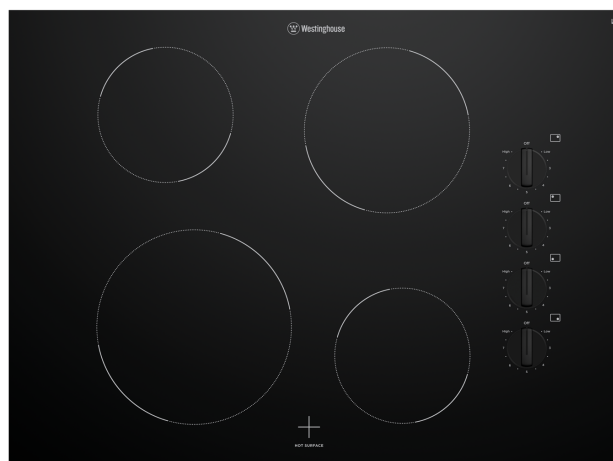

WHC742BC

70cm 4 zone ceramic cooktop with knob controls, residual heat indicator and easy clean ceramic surface.

Features

- Residual Heat Indicator
- Easy clean ceramic surface
- 2.3kW powerful zone
- 9 power levels