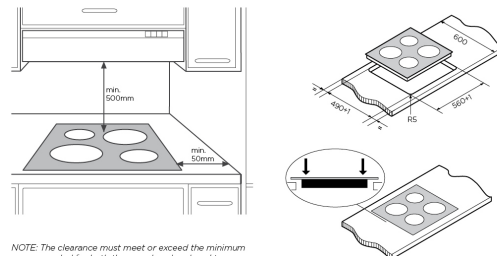

60cm electric cooktops

WHC642BC, WHC6425C, WHC633BC, WHC643BC

DIMENSIONS

Total product height (mm) - 46, Total product width (mm) - 590, Total product depth (mm) - 520, Cut out width (mm) - 560, Cut out depth (mm) - 490