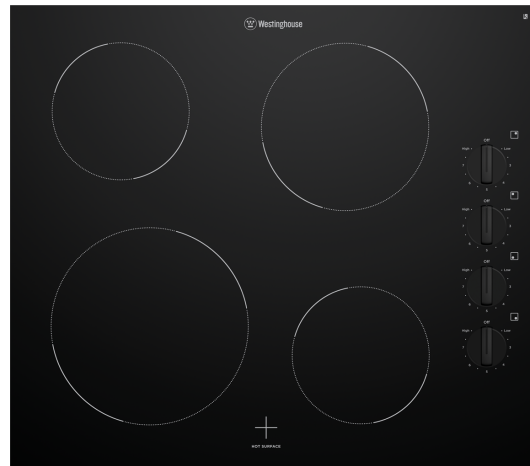

WHC642BC

60cm 4 zone ceramic cooktop with residual heat indicator, 9 power levels and easy clean ceramic surface.

Features

- Residual Heat Indicator
- Easy clean ceramic surface
- 9 power levels
- 2.3kW powerful zone
- Auto thermal cutout safety switch