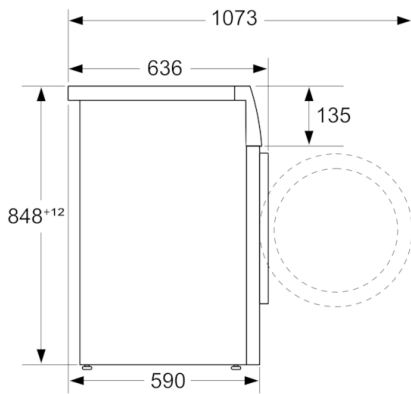

Design

- AntiVibration Side Panels reduce vibrations and ensure greater stability during the washing and spinning process
- 32 cm porthole, Silver-inox, black-grey with 165° opening door

Technical Information

- 848 mm x 598 mm x 590 mm (652 mm with door frame)

**Serie | 6, Washing machine, front loader, 10
kg, 1400 rpm
WGA254U0AU**

measurements in mm

measurements in mm