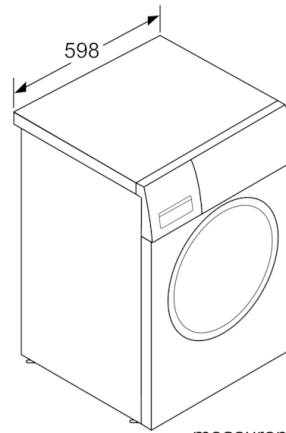

Design

- AntiVibration Side Panels reduce vibrations and ensure greater stability during the washing and spinning process
- 32 cm porthole, Silver-inox, black-grey with 165° opening door

Technical Information

- 848 mm x 598 mm x 590 mm (652 mm with door frame)

**Serie | 6, Washing machine, front loader, 10
kg, 1400 rpm
WGA254U0AU**

measurements in mm

measurements in mm