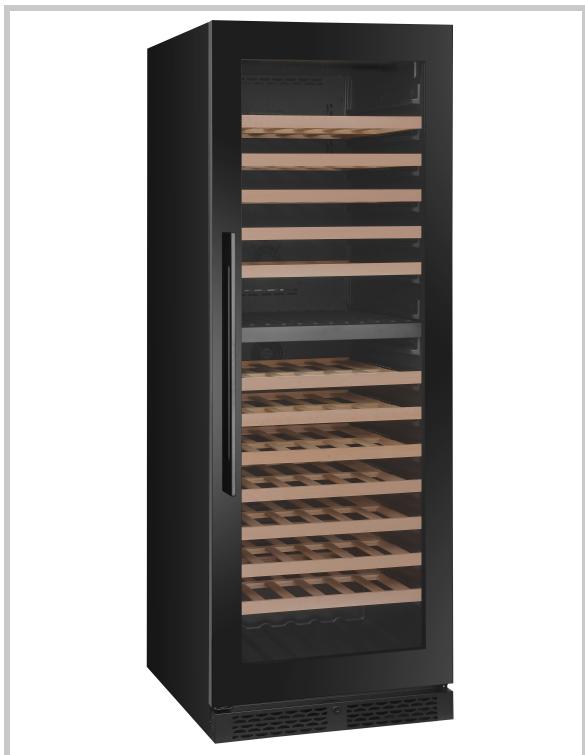

60cm Upright Wine Cabinet WCDZ600TBL

DESCRIPTION

Award Advance Series Upright Dual Zone Wine Fridge

- 154 Bordeaux Bottle Capacity
- Black Glass Reversible Triple Glazed Door with Handle
- 12 Telescopic Beechwood Shelves
- LED Controls and Temperature Display
- Interior Lighting
- 12 - 20 Degree Temperature Range Upper Zone
- 5 - 12 Degree Temperature Range Lower Zone
- Charcoal Air Filter

DIMENSIONS

 Width	595
 Depth	710
 Height	1720
 Volume	154 Bottle

COLOURS

Black
Glass