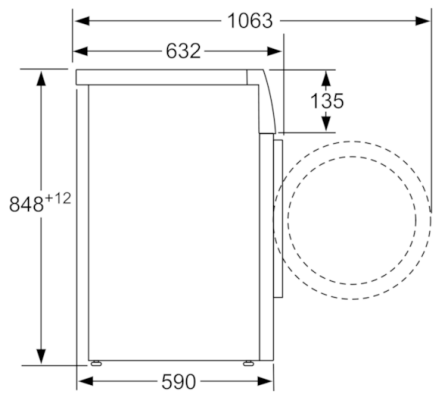

Design

- AntiVibration Side Panels reduce vibrations and ensure greater stability during the washing and spinning process
- 32 cm porthole, chrome, blackgrey with 171° opening door

Technical Information

- 848 mm x 598 mm x 590 mm (652 mm with door frame)

**Serie | 8, Washing machine, front loader, 10
kg, 1600 rpm
WAX32K41AU**

measurements in mm

measurements in mm