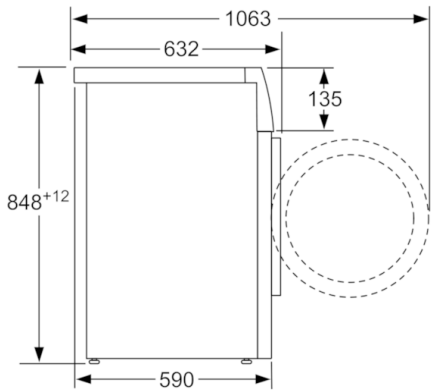

Design

- AntiVibration Side Panels reduce vibrations and ensure greater stability during the washing and spinning process
- 32 cm porthole, chrome, blackgrey with 171° opening door

Technical Information

- 848 mm x 598 mm x 590 mm (652 mm with door frame)

**Serie | 8, Washing machine, front loader, 9
kg, 1400 rpm
WAV28M40AU**

measurements in mm

measurements in mm