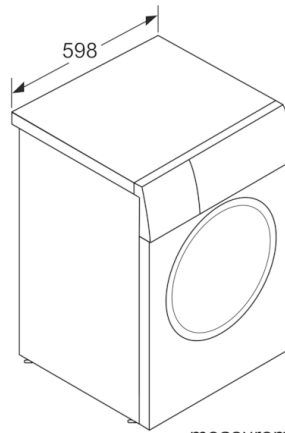

Design

- AntiVibration Side Panels reduce vibrations and ensure greater stability during the washing and spinning process
- 32 cm porthole, chrome, blackgrey with 171° opening door

Technical Information

- 848 mm x 598 mm x 590 mm (652 mm with door frame)

**Serie | 8, Washing machine, front loader, 9
kg, 1400 rpm
WAV28M40AU**

measurements in mm

measurements in mm