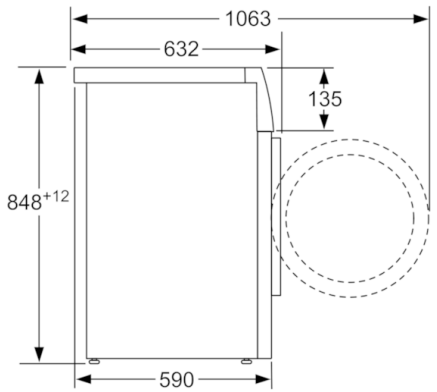

### **Design**

- AntiVibration Side Panels reduce vibrations and ensure greater stability during the washing and spinning process
- 32 cm porthole, chrome, blackgrey with 171° opening door

### **Technical Information**

- 848 mm x 598 mm x 590 mm (652 mm with door frame)

**Serie | 8, Washing machine, front loader, 9  
kg, 1400 rpm  
WAV28K40AU**

---

measurements in mm

measurements in mm