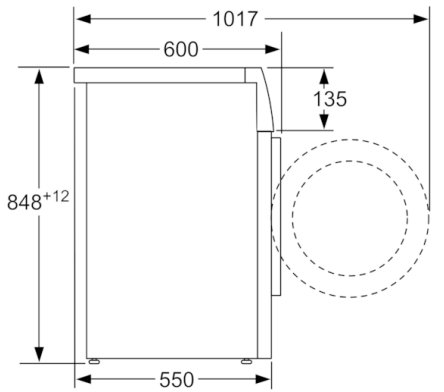

**Serie | 4, Washing machine, front loader, 8
kg, 1200 rpm
WAN24121AU**

measurements in mm

measurements in mm