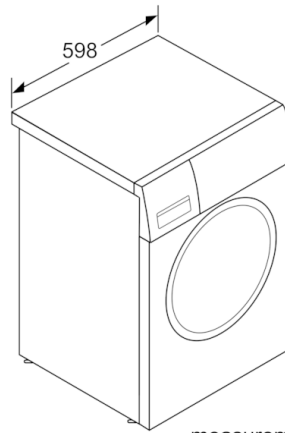

Design

- AntiVibration Side Panels reduce vibrations and ensure greater stability during the washing and spinning process
- Large 30cm wide porthole and 180° opening door for easy loading and unloading

**Serie | 4, Washing machine, front loader, 8
kg, 1200 rpm
WAN24121AU**

measurements in mm

measurements in mm