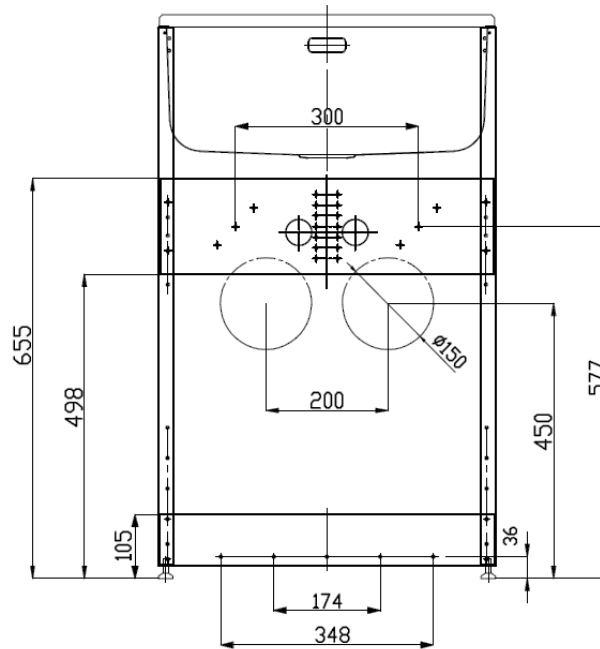

## Dimensions

Dated 29/01/2021

### Sink

Bowl type	0.8mm polished #304 Stainless Steel
Bowl capacity	38L gross capacity measured to the top; 30L capacity to overflow
Waste type	Modern basket waste
Overflow	Yes, modern overflow design

### Cabinet

Handle type	2x Square brushed pole handles
Storage type	2x Soft close storage drawers
Maximum weight can be handled	Top drawer: 32.5Kg; Bottom drawer: 31.5Kg
Maximum height of items can be stored	Top drawer: 190mm; Bottom drawer: 310mm
Adjustable levelling feet	Yes
Side apertures for hoses	Yes, on both sides
Washing machine taps and shut-off valves isolators	Yes, hidden
Washing machine waste pipe	Separate
Cabinet color/finish	Satin white/powder coated
Cabinet material	0.6mm galvanized steel

### Dimensions & Weights

Product dimensions (mm)	W558*D565*H(900-920)
Carton dimensions (mm)	W575*D585*H965
Gross/Net weight (Kg)	27/25