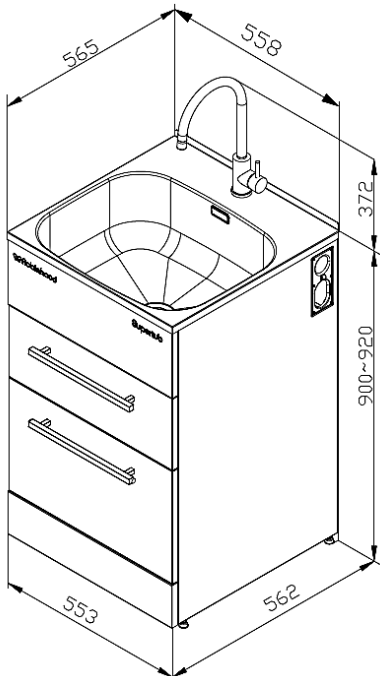

Dated 29/01/2021

Specifications

Tapware

Tapware type	#304 Stainless Steel Gooseneck Tap
WELS rating	5 Stars, 5.5L per minute
Max & Min pressure	Maximum pressure 72.5 PSI (500 kPa); Minimum pressure 22 PSI (150 kPa)
Temperature range	Recommended temperature range 5° to 65°C; Maximum temperature 80°C

Sink

Bowl type	0.8mm polished #304 Stainless Steel
Bowl capacity	38L gross capacity measured to the top; 30L capacity to overflow
Waste type	Modern basket waste
Overflow	Yes, modern overflow design

Cabinet

Handle type	2x Square brushed pole handles
Storage type	2x Soft close storage drawers
Maximum weight can be handled	Top drawer: 32.5Kg; Bottom drawer: 31.5Kg
Maximum height of items can be stored	Top drawer: 190mm; Bottom drawer: 310mm
Adjustable levelling feet	Yes
Side apertures for hoses	Yes, on both sides
Washing machine taps and shut-off valves isolators	Yes, hidden
Washing machine waste pipe	Separate
Cabinet color/finish	Satin white/powder coated
Cabinet material	0.6mm galvanized steel

Dimensions & Weights

Product dimensions (mm)	W558*D565*H(900-920)
Carton dimensions (mm)	W575*D585*H965
Gross/Net weight (Kg)	27/25

Warranty

Tapware & Cabinet	2 years on parts & labour from the date of purchase
Sink	5 years on parts & labour from the date of purchase