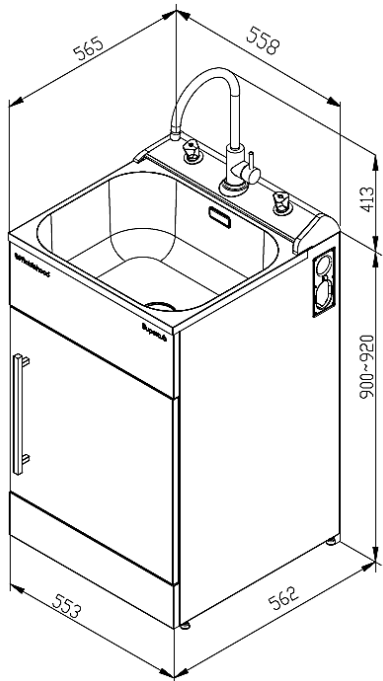

Description

ROBINHOOD STANDARD SUPERTUB SERIES 3 CONSOLE CONTROL S/S GOOSENECK TAP
ST3783

Dimensions

Dated 092/01/2021

Specifications

Tapware

Tapware type	#304 Stainless Steel Gooseneck Tap
WELS rating	5 Stars, 5.5L per minute
Max & Min pressure	Maximum pressure 72.5 PSI (500 kPa); Minimum pressure 22 PSI (150 kPa)
Temperature range	Recommended temperature range 5° to 65°C; Maximum temperature 80°C

Sink

Bowl type	0.8mm polished #304 Stainless Steel
Bowl capacity	38L gross capacity measured to the top; 30L capacity to overflow
Waste type	Modern basket waste
Overflow	Yes, modern overflow design

Cabinet

Handle type	1x Square brushed pole handle
Door opening	Reversible, can be either left or right hand opening
Internal shelf and floor	Yes
Maximum height of items can be stored	Top: 210mm; Bottom: 410mm
Adjustable levelling feet	Yes
Side apertures for hoses	Yes, on both sides
Washing machine taps	Console control
3 Way ball valves isolators	Yes, included
Washing machine waste pipe	Separate
Cabinet color/finish	Satin white/powder coated
Cabinet material	0.6mm galvanized steel

Dimensions & Weights

Product dimensions (mm)	W558*D565*H(900-920)
Carton dimensions (mm)	W575*D585*H965
Gross/Net weight (Kg)	21/18

Warranty

Tapware & Cabinet	2 years on parts & labour from the date of purchase
Sink	5 years on parts & labour from the date of purchase