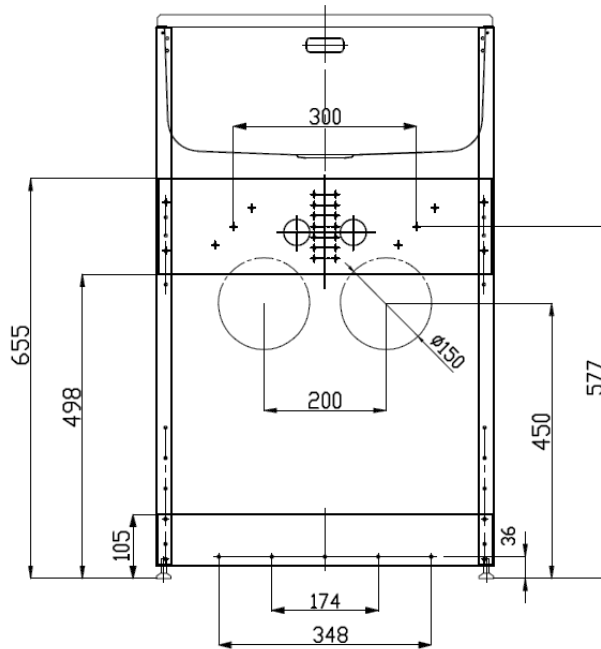

Description

ROBINHOOD STANDARD SUPERTUB SERIES 3 CONSOLE CONTROL S/S GOOSENECK TAP
ST3783

Dimensions

Dated 092/01/2021

Specifications

Tapware

Tapware type	#304 Stainless Steel Gooseneck Tap
WELS rating	5 Stars, 5.5L per minute
Max & Min pressure	Maximum pressure 72.5 PSI (500 kPa); Minimum pressure 22 PSI (150 kPa)
Temperature range	Recommended temperature range 5° to 65°C; Maximum temperature 80°C

Sink

Bowl type	0.8mm polished #304 Stainless Steel
Bowl capacity	38L gross capacity measured to the top; 30L capacity to overflow
Waste type	Modern basket waste
Overflow	Yes, modern overflow design

Cabinet

Handle type	1x Square brushed pole handle
Door opening	Reversible, can be either left or right hand opening
Internal shelf and floor	Yes
Maximum height of items can be stored	Top: 210mm; Bottom: 410mm
Adjustable levelling feet	Yes
Side apertures for hoses	Yes, on both sides
Washing machine taps	Console control
3 Way ball valves isolators	Yes, included
Washing machine waste pipe	Separate
Cabinet color/finish	Satin white/powder coated
Cabinet material	0.6mm galvanized steel

Dimensions & Weights

Product dimensions (mm)	W558*D565*H(900-920)
Carton dimensions (mm)	W575*D585*H965
Gross/Net weight (Kg)	21/18

Warranty

Tapware & Cabinet	2 years on parts & labour from the date of purchase
Sink	5 years on parts & labour from the date of purchase