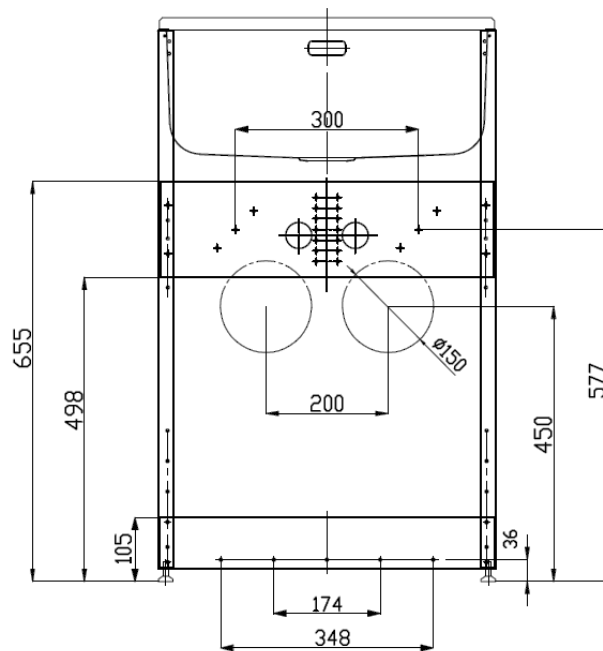

Description

ROBINHOOD STANDARD SUPERTUB SERIES 3 CONSOLE S/S GOOSENECK TAP
ST3703

Dimensions

Dated 29/01/2021

Specifications

Tapware

Tapware type	#304 Stainless Steel Gooseneck Tap
WELS rating	5 Stars, 5.5L per minute
Max & Min pressure	Maximum pressure 72.5 PSI (500 kPa); Minimum pressure 22 PSI (150 kPa)
Temperature range	Recommended temperature range 5° to 65°C; Maximum temperature 80°C

Sink

Bowl type	0.8mm polished #304 Stainless Steel
Bowl capacity	38L gross capacity measured to the top; 30L capacity to overflow
Waste type	Modern basket waste
Overflow	Yes, modern overflow design

Cabinet

Handle type	1x Square brushed pole handle
Door opening	Reversible, can be either left or right hand opening
Internal shelf and floor	Yes
Maximum height of items can be stored	Top: 210mm; Bottom: 410mm
Adjustable levelling feet	Yes
Side apertures for hoses	Yes, on both sides
3 Way ball valves isolators	Yes, included
Washing machine waste pipe	Separate
Cabinet color/finish	Satin white/powder coated
Cabinet material	0.6mm galvanized steel

Dimensions & Weights

Product dimensions (mm)	W558*D565*H(900-920)
Carton dimensions (mm)	W575*D585*H965
Gross/Net weight (Kg)	21/18

Warranty

Tapware & Cabinet	2 years on parts & labour from the date of purchase
Sink	5 years on parts & labour from the date of purchase