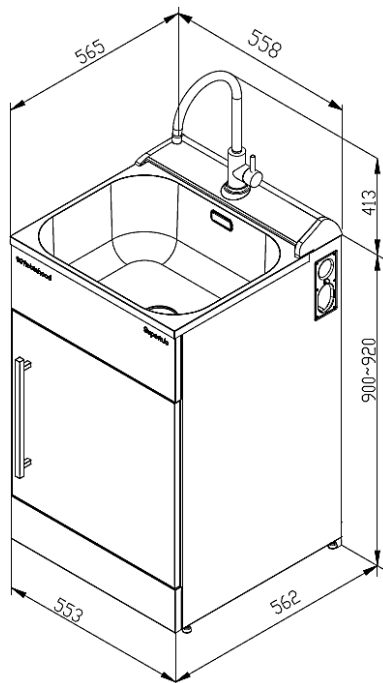

Description

ROBINHOOD STANDARD SUPERTUB SERIES 3 CONSOLE S/S GOOSENECK TAP
ST3703

Dimensions

Dated 29/01/2021

Specifications

Tapware

Tapware type	#304 Stainless Steel Gooseneck Tap
WELS rating	5 Stars, 5.5L per minute
Max & Min pressure	Maximum pressure 72.5 PSI (500 kPa); Minimum pressure 22 PSI (150 kPa)
Temperature range	Recommended temperature range 5° to 65°C; Maximum temperature 80°C

Sink

Bowl type	0.8mm polished #304 Stainless Steel
Bowl capacity	38L gross capacity measured to the top; 30L capacity to overflow
Waste type	Modern basket waste
Overflow	Yes, modern overflow design

Cabinet

Handle type	1x Square brushed pole handle
Door opening	Reversible, can be either left or right hand opening
Internal shelf and floor	Yes
Maximum height of items can be stored	Top: 210mm; Bottom: 410mm
Adjustable levelling feet	Yes
Side apertures for hoses	Yes, on both sides
3 Way ball valves isolators	Yes, included
Washing machine waste pipe	Separate
Cabinet color/finish	Satin white/powder coated
Cabinet material	0.6mm galvanized steel

Dimensions & Weights

Product dimensions (mm)	W558*D565*H(900-920)
Carton dimensions (mm)	W575*D585*H965
Gross/Net weight (Kg)	21/18

Warranty

Tapware & Cabinet	2 years on parts & labour from the date of purchase
Sink	5 years on parts & labour from the date of purchase