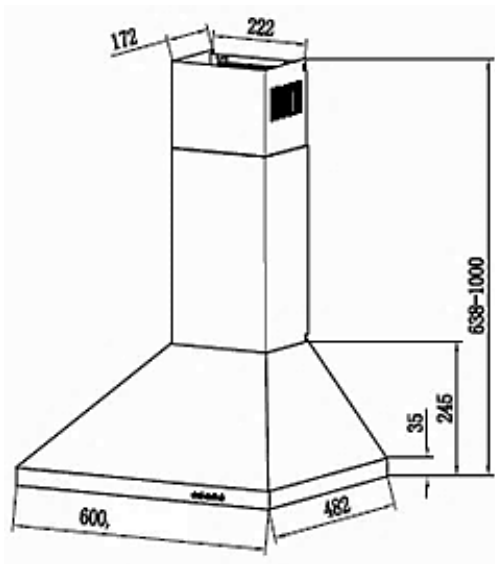

Dated: 29/10/2020

Specifications

Voltage	220~240v
Frequency	50~60Hz
Motor (number x power)	1x550m3/h / 100W
Motor housing&blower	Plastic motor housing with plastic blower
Lighting (number x power - type)	1x2W square LED light
Total power	102W
Controls	Push buttons
Speed levels	3
Filters	2xAluminum filter
Carbon filters	Optional (RHCF120)
No return valve	Included
Air outlet (mm)	150mm
Power cord length	1.5M
Chimney(upper+lower)	400+400mm
Product dimensions (WxDxH)	600x482x638-1000mm
Packaging dimensions (WxDxH)	650x315x540mm
Net weight	8.3kg
Gross weight	9.5kg

IEC 61951 Tested Air Flow		
Power Level	Air Flow	Noise Level (dB)
1	290 m³/hr (81 L/S)	58
2	375 m³/hr (104 L/S)	62
3	460 m³/hr (128 L/S)	65