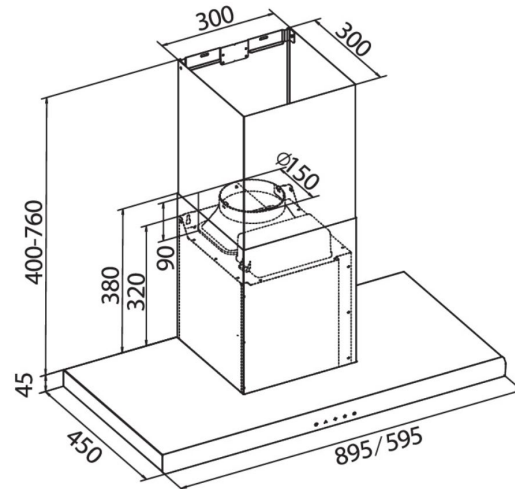

Specifications

AESTHETICS

Rangehood Type	Wall Canopy	
Finish	Stainless Steel	
Filter Type	Decorative SS/Aluminium Filters	
No. of Filters	RHWC60X: 2 PCs	RHWC90X: 3 PCs
Light	2 * 2W LED	

TECHNICAL DETAILS

Power Levels	3
Motor Wattage	180W
Voltage/Frequency	240V/50Hz
Total Power Consumption	184W
Plug	Fitted, 10AMP

DUCTING

Ducting Diameter	Ø150mm
Ducting Type	Can be ducted or recirculated
Optional Charcoal Filter	CARBONFTLDEEU (Pack of 2)
Optional Extension Flue	EXTKITDEEU27 (For 2.7m stud) EXTKITDEEU30 (For 3.0m stud)

DIMENSIONS & WEIGHTS

	RHWC60X	RHWC90X
Chimney Size (W*D*H)	300*300*(400-760)mm	300*300*(400-760)mm
Product Dimensions (W*D*H)	595*455*(445-805)mm	895*455*(445-805)mm
Carton Dimensions (W*D*H)	655*530*530mm	955*530*530mm
Net/Gross Weight	17.5/19.0Kg	19.0/24.0Kg