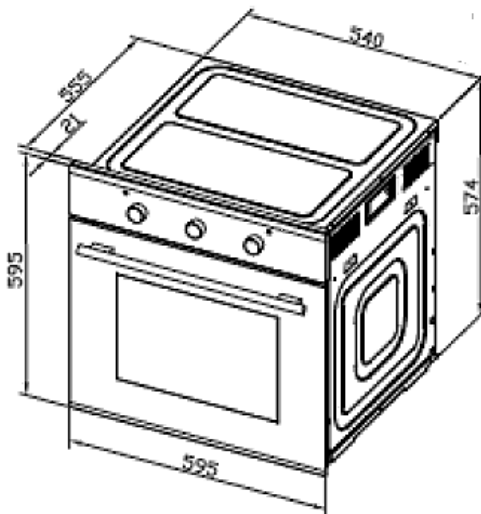

Description

Robinhood 60cm Built-in Oven 75L 10 Functions

RHBO610DX

RHBO610DX

Features

Gross Capacity

75L

Functions

Lamp, Defrost, Conventional cooking (Bake), Fan forced, Half grill, Full grill, Grill with fan, Fan bake Intensive bake & ECO

Timer

24hr digital programmable timer

Door

Triple glazed glass door

Specifications

Gross Capacity	75L
Timer	24 hours Digital Programmable Timer (Red lighting)
Control	Knob Control
Door	Triple-glazed, pure black glass
Cooling fan	Yes
Thermostat	50-250°C
Light	1*25W halogen light
Voltage/frequency	220-240V/50HZ
Power cord	Without plug
Functions	10: Lamp, Defrost, Conventional cooking (Bake), Fan forced, Half grill, Full grill, Grill with fan, Fan bake, Intensive bake & ECO
Accessories	1 Baking tray, 2 oven rack , 1 set of side rack (5 level)
Product Dimensions	595W*575D*595H
Gross/Net weight	33KG/ 30KG
Cut out Dimensions	See below