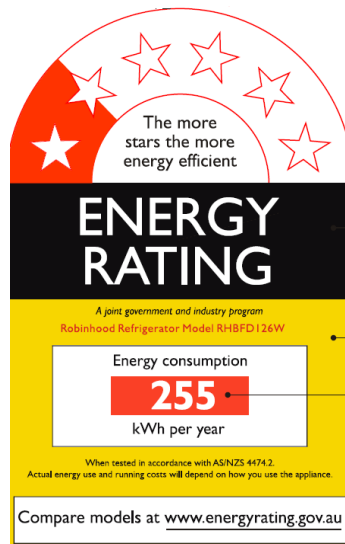

## Description

Robinhood 126L Bar Fridge White  
**RHBFD126W**

RHBFD126W

## Key Features

**Gross/ Net Capacity**  
 126L/124L

**Energy Rating**  
 1.5 Stars

**Temperature Control**  
 Mechanical

**Door Opening**  
 Reversible

**Noise Level**  
 41 dB