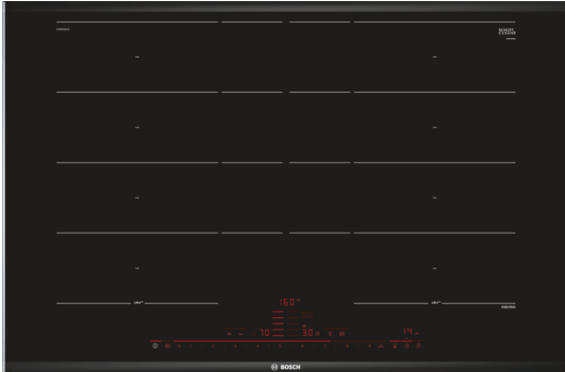

**Serie | 8, Induction hob, 80 cm, Black
PXY875DE1E**

Included accessories

- 1 x adjustment strip 750 - 780 mm
- 1 x wireless temperature sensor for cooktop

The induction hob with PerfectCook and PerfectFry: achieve optimal results thanks to automatic temperature control.

Technical Data

Product name/family :	Cooking zone ceramic
Construction type :	Built-in
Energy input :	Electric
Total number of positions that can be used at the same time :	4
Required niche size for installation (HxWxD) :	51 x 750-780 x 490-500
Width of the appliance :	816
Dimensions :	51 x 816 x 527
Dimensions of the packed product (HxWxD) (mm) :	126 x 953 x 603
Net weight (kg) :	17.450
Gross weight (kg) :	18.9
Residual heat indicator :	Separate
Location of control panel :	Hob front
Basic surface material :	Ceramic
Color of surface :	Black
Approval certificates :	AENOR, CE
Length electrical supply cord (cm) :	110
EAN code :	4242002854083
Electrical connection rating (W) :	7400
Voltage (V) :	220-240
Frequency (Hz) :	50; 60

Comfort & Convenience

- 4 induction cooking zones
- Cooking zones: 1 x Ø 400 mmx230 mm, 3.3 KW (max. Power levels 3.7 KW) Induction or 2 x Ø 200 mm, 2.2 KW (max. Power levels 3.7 KW) Induction; 1 x Ø 400 mmx230 mm, 3.3 KW (max. Power levels 3.7 KW) Induction or 2 x Ø 200 mm, 2.2 KW (max. Power levels 3.7 KW) Induction
- Electronic display
- 17 - stage power setting for each cooking zone
- Time with time programming functions Alarm clock count-up timer, per cooktop