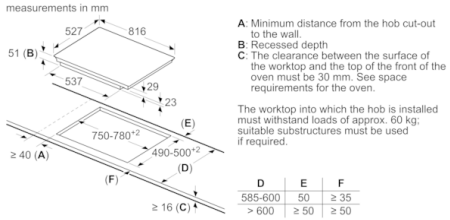

Technical Data

Product name/family :	Cooking zone ceramic
Construction type :	Built-in
Energy input :	Electric
Total number of positions that can be used at the same time :	4
Required niche size for installation (HxWxD) :	51 x 750-780 x 490-500
Width of the appliance :	816
Dimensions :	51 x 816 x 527
Dimensions of the packed product (HxWxD) (mm) :	126 x 953 x 603
Net weight (kg) :	17.450
Gross weight (kg) :	18.9
Residual heat indicator :	Separate
Location of control panel :	Hob front
Basic surface material :	Ceramic
Color of surface :	Black
Approval certificates :	AENOR, CE
Length electrical supply cord (cm) :	110
EAN code :	4242002854083
Electrical connection rating (W) :	7400
Voltage (V) :	220-240
Frequency (Hz) :	50; 60

Size & Power

- 7.4 KW total connected load
- Appliance: 816 x 527 mm
- Min. worktop thickness: 30 mm

Cooktop type and Special Features

- PerfectCook sensor ready (sensor sold seperately)
- PerfectFry sensor with 5 temperature settings
- PowerBoost function for each cooking zone

Serie | 8, Induction hob, 80 cm, Black PXY875DE1E

①
Ventilation gap must
be present

All measurements in mm

Measurements in mm

Measurements
in mm