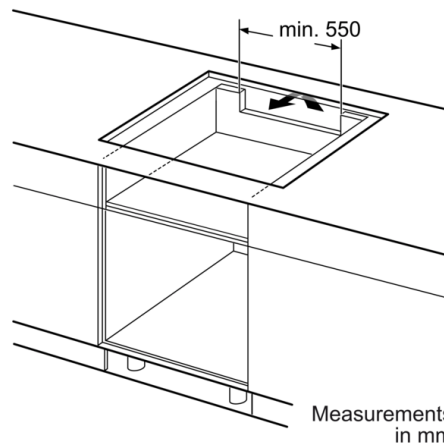

Technical Data

Product name/family :	Cooking zone ceramic
Construction type :	Built-in
Energy input :	Electric
Total number of positions that can be used at the same time :	4
Required niche size for installation (HxWxD) :	51 x 750-780 x 490-500
Width of the appliance :	816
Dimensions :	51 x 816 x 527
Dimensions of the packed product (HxWxD) (mm) :	126 x 953 x 603
Net weight (kg) :	17.450
Gross weight (kg) :	18.9
Residual heat indicator :	Separate
Location of control panel :	Hob front
Basic surface material :	Ceramic
Color of surface :	Black
Approval certificates :	AENOR, CE
Length electrical supply cord (cm) :	110
EAN code :	4242002854083
Electrical connection rating (W) :	7400
Voltage (V) :	220-240
Frequency (Hz) :	50; 60

Comfort & Convenience

- 4 induction cooking zones
- Cooking zones: 1 x Ø 400 mmx230 mm, 3.3 KW (max. Power levels 3.7 KW) Induction or 2 x Ø 200 mm, 2.2 KW (max. Power levels 3.7 KW) Induction; 1 x Ø 400 mmx230 mm, 3.3 KW (max. Power levels 3.7 KW) Induction or 2 x Ø 200 mm, 2.2 KW (max. Power levels 3.7 KW) Induction
- Electronic display
- 17 - stage power setting for each cooking zone
- Time with time programming functions Alarm clock count-up timer, per cooktop

Size & Power

- 7.4 KW total connected load
- Appliance: 816 x 527 mm
- Min. worktop thickness: 30 mm

Cooktop type and Special Features

- PerfectCook sensor ready (sensor sold seperately)
- PerfectFry sensor with 5 temperature settings
- PowerBoost function for each cooking zone

Serie | 8, Induction hob, 80 cm, Black PXY875DE1E

①
Ventilation gap must
be present

All measurements in mm

Measurements in mm

Measurements
in mm