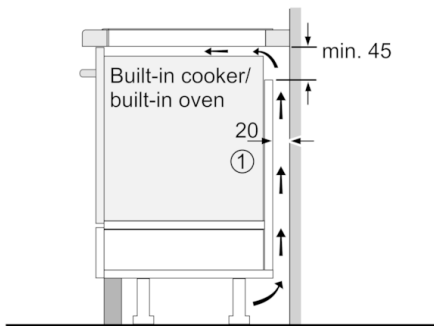

Technical Data

Product name/family :	Cooking zone ceramic
Construction type :	Built-in
Energy input :	Electric
Total number of positions that can be used at the same time :	4
Required niche size for installation (HxWxD) :	51 x 750-780 x 490-500
Width of the appliance :	816
Dimensions :	51 x 816 x 527
Dimensions of the packed product (HxWxD) (mm) :	126 x 953 x 603
Net weight (kg) :	17.450
Gross weight (kg) :	18.9
Residual heat indicator :	Separate
Location of control panel :	Hob front
Basic surface material :	Ceramic
Color of surface :	Black
Approval certificates :	AENOR, CE
Length electrical supply cord (cm) :	110
EAN code :	4242002854083
Electrical connection rating (W) :	7400
Voltage (V) :	220-240
Frequency (Hz) :	50; 60

Comfort & Convenience

- 4 induction cooking zones
- Cooking zones: 1 x Ø 400 mmx230 mm, 3.3 KW (max. Power levels 3.7 KW) Induction or 2 x Ø 200 mm, 2.2 KW (max. Power levels 3.7 KW) Induction; 1 x Ø 400 mmx230 mm, 3.3 KW (max. Power levels 3.7 KW) Induction or 2 x Ø 200 mm, 2.2 KW (max. Power levels 3.7 KW) Induction
- Electronic display
- 17 - stage power setting for each cooking zone
- Time with time programming functions Alarm clock count-up timer, per cooktop

Size & Power

- 7.4 KW total connected load
- Appliance: 816 x 527 mm
- Min. worktop thickness: 30 mm

Cooktop type and Special Features

- PerfectCook sensor ready (sensor sold seperately)
- PerfectFry sensor with 5 temperature settings
- PowerBoost function for each cooking zone

Serie | 8, Induction hob, 80 cm, Black PXY875DE1E

①
Ventilation gap must
be present

All measurements in mm

Measurements in mm

Measurements
in mm