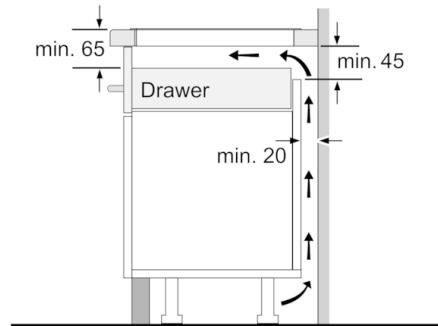

Technical Data

Product name/family :	Cooking zone ceramic
Construction type :	Built-in
Energy input :	Electric
Total number of positions that can be used at the same time :	4
Required niche size for installation (HxWxD) :	51 x 750-780 x 490-500
Width of the appliance :	816
Dimensions :	51 x 816 x 527
Dimensions of the packed product (HxWxD) (mm) :	126 x 953 x 603
Net weight (kg) :	17.450
Gross weight (kg) :	18.9
Residual heat indicator :	Separate
Location of control panel :	Hob front
Basic surface material :	Ceramic
Color of surface :	Black
Approval certificates :	AENOR, CE
Length electrical supply cord (cm) :	110
EAN code :	4242002854083
Electrical connection rating (W) :	7400
Voltage (V) :	220-240
Frequency (Hz) :	50; 60

Comfort & Convenience

- 4 induction cooking zones
- Cooking zones: 1 x Ø 400 mmx230 mm, 3.3 KW (max. Power levels 3.7 KW) Induction or 2 x Ø 200 mm, 2.2 KW (max. Power levels 3.7 KW) Induction; 1 x Ø 400 mmx230 mm, 3.3 KW (max. Power levels 3.7 KW) Induction or 2 x Ø 200 mm, 2.2 KW (max. Power levels 3.7 KW) Induction
- Electronic display
- 17 - stage power setting for each cooking zone
- Time with time programming functions Alarm clock count-up timer, per cooktop

Size & Power

- 7.4 KW total connected load
- Appliance: 816 x 527 mm
- Min. worktop thickness: 30 mm

Cooktop type and Special Features

- PerfectCook sensor ready (sensor sold seperately)
- PerfectFry sensor with 5 temperature settings
- PowerBoost function for each cooking zone

Serie | 8, Induction hob, 80 cm, Black PXY875DE1E

①
Ventilation gap must
be present

All measurements in mm

Measurements in mm

Measurements
in mm