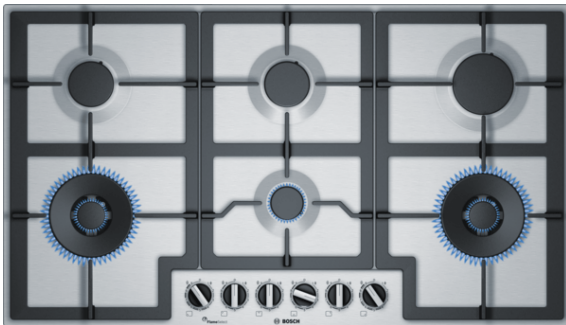

**Serie | 6, Gas hob, 90 cm, Stainless steel
PCT9A5B90A**

Included accessories

- 1 x cross support for espresso
- 1 x WOK attachment ring

The stainless-steel gas cooktop with FlameSelect: achieve perfect cooking results thanks to nine precisely defined power levels.

- **FlameSelect:** for a precise adjustment of the flame in nine defined levels.
- Low profile stainless steel cooking surface is easily accessible and quick to clean.
- **Sword knobs:** for an ergonomic control.

Technical Data

Product name/family :	gas hob w integrated controls
Construction type :	Built-in
Energy input :	Gas
Total number of positions that can be used at the same time :	6
Type of control setting devices :	sword knobs
Required niche size for installation (HxWxD) :	45 x 850-852 x 490-502
Width of the appliance :	915
Dimensions :	45 x 915 x 520
Dimensions of the packed product (HxWxD) (mm) :	165 x 1116 x 659
Net weight (kg) :	20.784
Gross weight (kg) :	23.0
Residual heat indicator :	without
Location of control panel :	Hob front
Basic surface material :	Stainless steel
Color of surface :	Stainless steel
Color of frame :	Stainless steel
Approval certificates :	Australia Standards, Australia Standards
Length electrical supply cord (cm) :	100
EAN code :	4242002914626
Electrical connection rating (W) :	1
Gas connection rating (W) :	17500
Current (A) :	3
Voltage (V) :	220-240
Frequency (Hz) :	50; 60

Serie | 6, Gas hob, 90 cm, Stainless steel PCT9A5B90A

**The stainless-steel gas cooktop with
FlameSelect: achieve perfect cooking results
thanks to nine precisely defined power
levels.**

Design

- Stainless steel