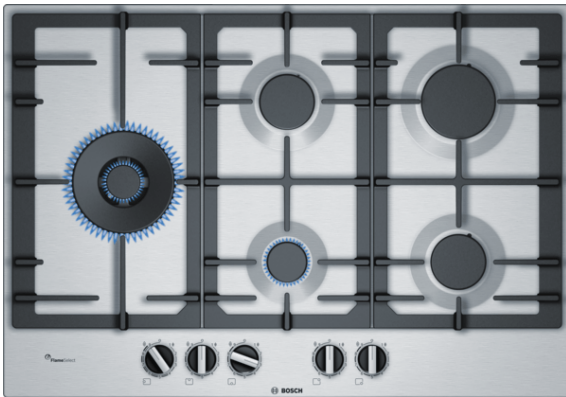

**Serie | 6, Gas hob, 75 cm, Stainless steel
PCS7A5B90A**

Included accessories

- 1 x cross support for espresso
- 1 x WOK attachment ring

The stainless-steel gas cooktop with FlameSelect: achieve perfect cooking results thanks to nine precisely defined power levels.

- Low profile stainless steel cooking surface is easily accessible and quick to clean.
- **Sword knobs:** for an ergonomic control.
- **FlameSelect:** for a precise adjustment of the flame in nine defined levels.

Technical Data

Product name/family :	gas hob w integrated controls
Construction type :	Built-in
Energy input :	Gas
Total number of positions that can be used at the same time :	5
Type of control setting devices :	sword knobs
Required niche size for installation (HxWxD) :	45 x 560-562 x 480-492
Width of the appliance :	750
Dimensions :	45 x 750 x 520
Dimensions of the packed product (HxWxD) (mm) :	145 x 793 x 597
Net weight (kg) :	16.821
Gross weight (kg) :	18.3
Residual heat indicator :	without
Location of control panel :	Hob front
Basic surface material :	Stainless steel
Color of surface :	Stainless steel
Color of frame :	Stainless steel
Approval certificates :	Australia Standards, Australia Standards
Length electrical supply cord (cm) :	100
EAN code :	4242002991504
Electrical connection rating (W) :	1
Gas connection rating (W) :	12500
Current (A) :	3
Voltage (V) :	220-240
Frequency (Hz) :	50; 60

Serie | 6, Gas hob, 75 cm, Stainless steel PCS7A5B90A

The stainless-steel gas cooktop with FlameSelect: achieve perfect cooking results thanks to nine precisely defined power levels.

Design

- Stainless steel
- Enamelled cast iron pan supports on non-scratch rubber feet