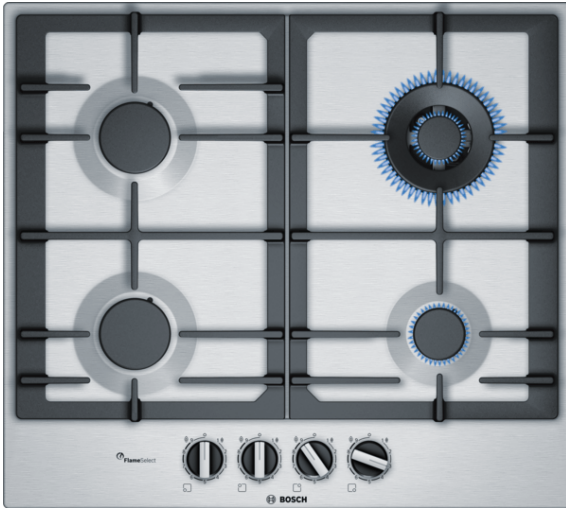

Serie | 6, Gas hob, 60 cm, Stainless steel
PCH6A5B90A

Included accessories

- 1 x cross support for espresso
- 1 x WOK attachment ring

- Low profile stainless steel cooking surface is easily accessible and quick to clean.
- **Sword knobs:** for an ergonomic control.
- **FlameSelect:** for a precise adjustment of the flame in nine defined levels.

Technical Data

Product name/family :	gas hob w integrated controls
Construction type :	Built-in
Energy input :	Gas
Total number of positions that can be used at the same time :	4
Type of control setting devices :	sword knobs
Required niche size for installation (HxWxD) :	45 x 560-562 x 480-492
Width of the appliance :	582
Dimensions :	45 x 582 x 520
Dimensions of the packed product (HxWxD) (mm) :	141 x 651 x 578
Net weight (kg) :	12.115
Gross weight (kg) :	13.0
Residual heat indicator :	without
Location of control panel :	Hob front
Basic surface material :	Stainless steel
Color of surface :	Stainless steel
Color of frame :	Stainless steel
Approval certificates :	Australia Standards, Australia Standards
Length electrical supply cord (cm) :	100
EAN code :	4242002914145
Electrical connection rating (W) :	1
Gas connection rating (W) :	8000
Current (A) :	3
Voltage (V) :	220-240
Frequency (Hz) :	50; 60

4 242002 914145

Serie | 6, Gas hob, 60 cm, Stainless steel PCH6A5B90A

Design

- Stainless steel
- Enamelled cast iron pan supports on non-scratch rubber feet

Comfort & Convenience

- FlameSelect (9 steps)
- Sword control knobs
- One hand electronic ignition

Size & Power

- 4 Gas Burners
- 1 High-speed, 1 Standard, 1 Economy, 1 Wok burner
- Dual wok burner
- Left rear: Standard burner up to 6.85 Mj/h
- Right rear: Wok burner up to 13 Mj/h
- Left front: Standard burner up to 6.85 Mj/h
- Right front: Economy burner up to 4 Mj/h