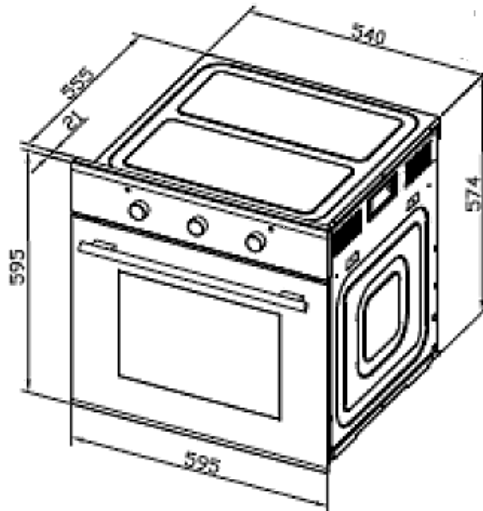

Description

ROBINHOOD 60CM BUILT-IN OVEN 70L BLACK
OBD605K70B

Features Features

Gross Capacity

70L

Function

5: Lamp, Defrost, Fan grill, Fan forced & Grill

Timer

120min mechanical timer

Door

Triple glazed black glass door

Specifications

Gross Capacity	70L
Timer	120min mechanical timer
Control	Knob control
Door	Triple-glazed, black glass
Cooling fan	Yes
Thermostat	50-250°C
Light	1*25W halogen light
Voltage/frequency	220-240V/50HZ
Power cord	Without plug
Functions	5: Lamp, Defrost, Fan grill, Fan forced & Grill
Accessories	1 Baking tray, 2 wire racks , 1 set of side racks (5 level)
Product Dimensions(W*D*H)	595*575*595mm
Carton Dimensions (W*D*H)	655*655*660mm
Gross/Net Weight	33KG/ 30KG
Cut out Dimensions	See below