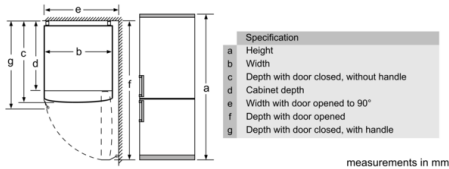

Serie | 4, Variostyle basic appliance without colored door, 186 x 60 cm KGN36IJ3AA

Appliance name	a	b	c	d	e	f	g
KGN36 (Inner handle)	1860	600	660	590	600	1210	660
KGN36 (Outer handle)	1860	600	660	590	640	1210	700

Appliance name	A	B	C	D
KGN33, 36, 39, 46, 49	0/65	20	590	125
KGF39, 49	0/65	20	590	125

Dimension A:
In models with vertical integrated handles, in order to open easily, a minimum distance of 65 mm is needed.

measurements in mm