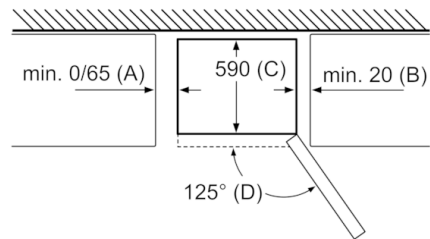

## Serie | 4, Variostyle basic appliance without colored door, 186 x 60 cm KGN36IJ3AA

Appliance name	a	b	c	d	e	f	g
KGN36 (Inner handle)	1860	600	660	590	600	1210	660
KGN36 (Outer handle)	1860	600	660	590	640	1210	700

Appliance name	A	B	C	D
KGN33, 36, 39, 46, 49	0/65	20	590	125
KGF39, 49	0/65	20	590	125

Dimension A:  
In models with vertical integrated handles, in order to open easily, a minimum distance of 65 mm is needed.