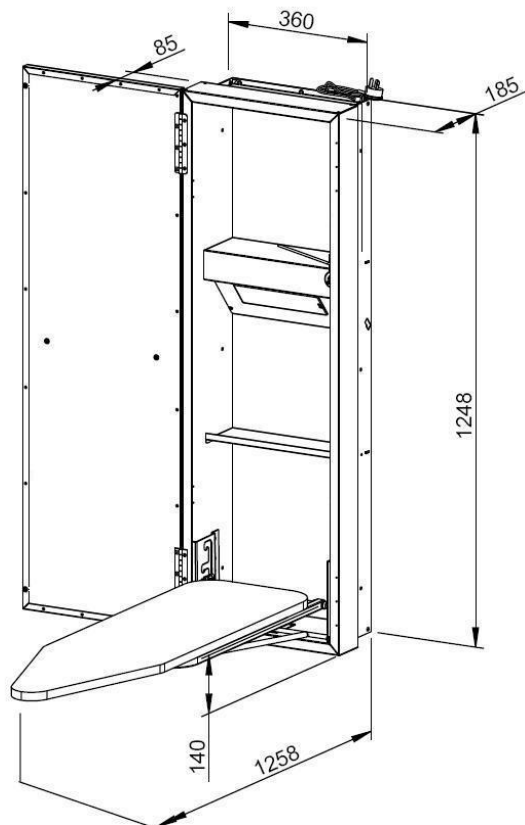

Model Number: **IC1300**
 Description: **ROBINHOOD IRONING CENTRE**
 Bar Code: **9414930027319**

Typical design

Features and benefits

Features

- Ironing centre can be recess or surface mounted
- One piece ironing board suitable for all irons
- 45°. & 90° swivel board
- 3 tier ironing board levels
- Integrated cotton coated rayon ironing board Cover
- Built in 40 watt light
- Automatic off timer
- Spacious console and shelf
- Magnetic door catch hinged to the left or right side of cabinet
- Utility shelf for laundry product storage
- Modern styling
- Powder coated galvanized steel cabinet
- Brushed steel handles

Benefits

- Suitable for all applications, can be installed in both new and existing situations
- Easy and convenient to iron all garments
- Allows a variety of ironing positions
- Gives height flexibility for a variety of statures
- Easy to fit onto the board with simple rip cord adjustment
- Provides ample illumination of the ironing area
- Power outlet and light turn off automatically within a specified period.
- Can be hinged to suit users preference
- Centralises all laundry products, keeps them tidy and out of sight.
- Gives a cleaner more contemporary and modern look
- Long lasting and easy to clean
- Corrosion resistant for long life

Specifications

Technical data:

- Cabinet - 0.7mm galvanized sheet metal, powder coated. 12 months warranty
- Light – max 40 Watts
- Iron Capacity – max 2260 Watts
- Voltage – 240 Volts / 50 Hertz
- Electrical Testing – AS/NZS 60335.1
- EMC Testing – Electromagnetic Control CISPR14
- Plastic parts - ABS UV (ultra violet sun protection)

Weight: 26.8 kg

Carton Dimension (mm): 1340 x 445 x 240 (w x d x h)

Volume (m3): 0.142 m³

New Zealand

Monaco Corporation Ltd
Telephone: (09) 415 6000
Facsimile: (09) 415 7400
Email: enquiries@robinhood.co.nz
www.robinhood.co.nz