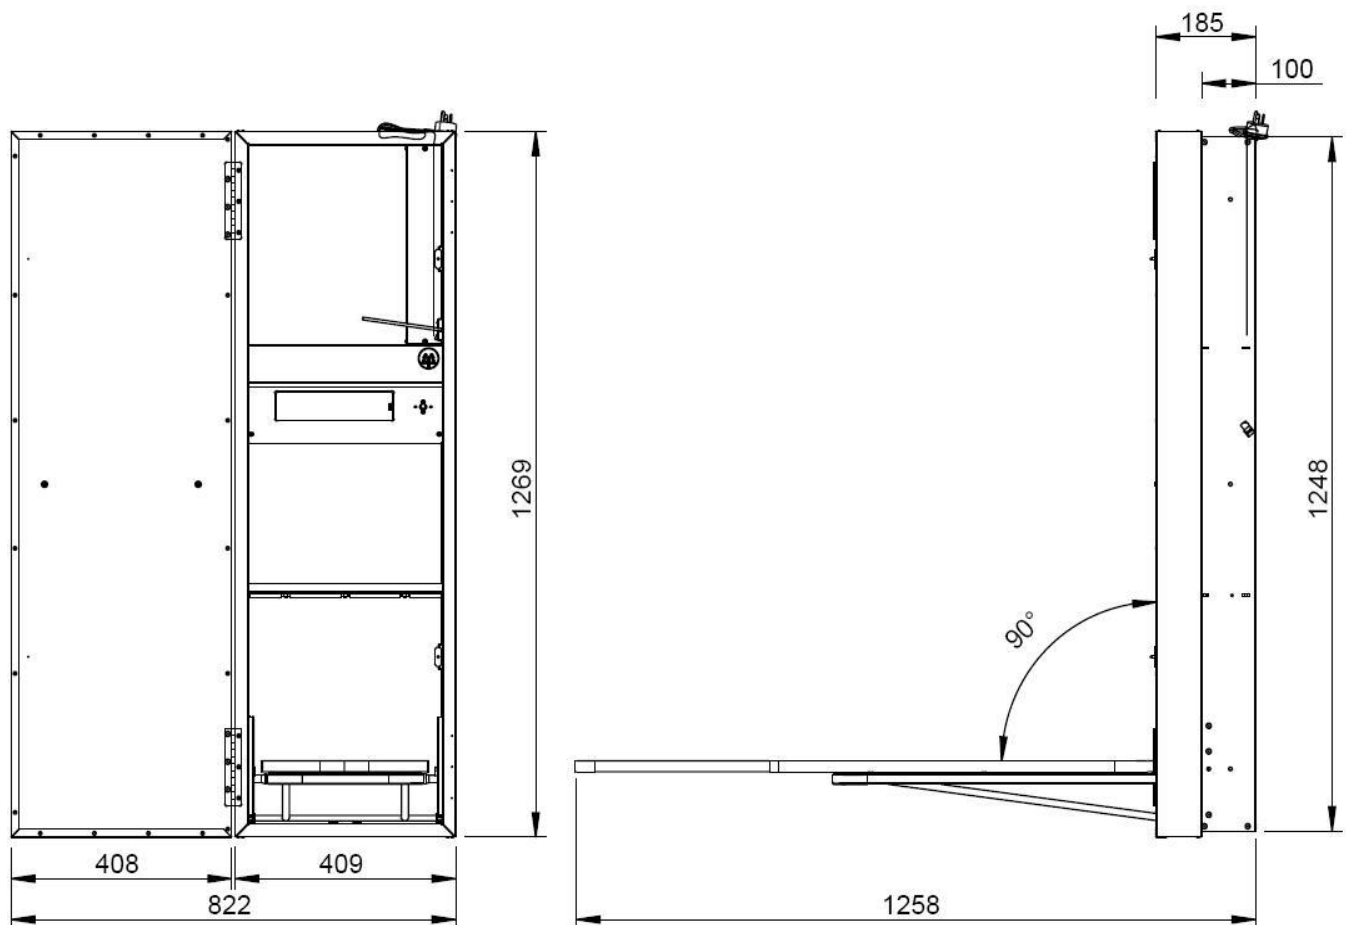

Model Number: **IC1300**
 Description: **ROBINHOOD IRONING CENTRE**
 Bar Code: **9414930027319**

Typical design

Features and benefits

Features

- Ironing centre can be recess or surface mounted
- One piece ironing board suitable for all irons
- 45°. & 90° swivel board
- 3 tier ironing board levels
- Integrated cotton coated rayon ironing board Cover
- Built in 40 watt light
- Automatic off timer
- Spacious console and shelf
- Magnetic door catch hinged to the left or right side of cabinet
- Utility shelf for laundry product storage
- Modern styling
- Powder coated galvanized steel cabinet
- Brushed steel handles

Specifications

Technical data:

- Cabinet - 0.7mm galvanized sheet metal, powder coated. 12 months warranty
- Light – max 40 Watts
- Iron Capacity – max 2260 Watts
- Voltage – 240 Volts / 50 Hertz
- Electrical Testing – AS/NZS 60335.1
- EMC Testing – Electromagnetic Control CISPR14
- Plastic parts - ABS UV (ultra violet sun protection)

Weight: 26.8 kg

Carton Dimension (mm): 1340 x 445 x 240 (w x d x h)

Volume (m3): 0.142 m³

New Zealand

Monaco Corporation Ltd
Telephone: (09) 415 6000
Facsimile: (09) 415 7400
Email: enquiries@robinhood.co.nz
www.robinhood.co.nz