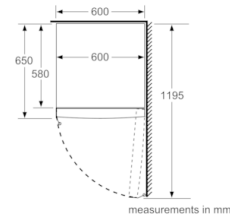

Volume

- Gross capacity, total: 252 l
- Net capacity, total: 225 l

Dimensions

- H 176 cm x W 60 cm x D 65 cm

Comfort

- Reversible door hinging
- Adjustable door storage shelves with extra-deep base shelf
- Safety glass
- 4 transparent freezer drawers, incl.1
- Wall-side door opening: No side clearance needed at all. Fully access to all drawers.
- 1 X 15wt lighting in fridge

Accessories

- 2 x cold accumulator, 1 x ice cube tray

Serie | 4, Free-standing freezer, 176 x 60 cm, Inox-easyclean GSN33VI3A

	a	b	c	d	e	f
KSW36, GSD36	187					
KSV36, KSF36, GSN36, GSV36	186					
KSV33, GSN33, GSV33	176	60	65	58	60	119.5
KSV29, GSN29, GSV29	161					
GSV24	146					
GSN51	161					
GSN54	176	70	78	70	70	142
GSN58	191					

- a Height
 b Width
 c Depth with closed door w/o handle and w/o distance part
 d Depth of cabinet w/o distance part
 e Width with open door w/o handle
 f Depth with open door w/o handle w/o distance part

measurements in cm

measurements in mm