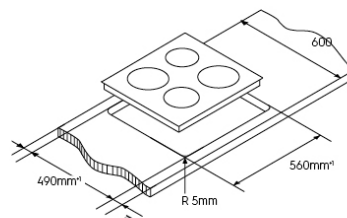

Model:
EHC644BB