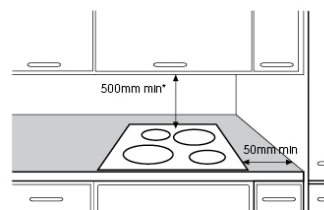

Model:
EHC644BB