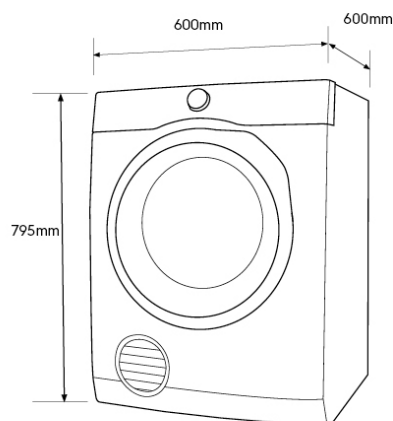

EDV705HQWA

7.0kg vented tumble dryer comes with SensorDry technology to gently dry your garments for an exceptional result. Other features include ideal temperature settings, Fast 40 program, and reverse tumbling action

Features

- Sensor Dry
- Durable stainless steel drum
- Wall mount option with reversible control panel decal
- Clean Filter Indicator
- Efficient Reverse Tumbling Action
- Ideal temperature settings

DIMENSIONS

Total height (mm) - 795, Total width (mm) - 600, Total depth (mm) - 600