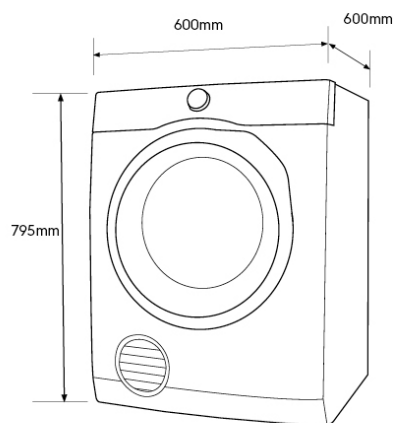

EDV705H3WB

7.0kg vented tumble dryer comes with SensorDry technology to gently dry your garments for an exceptional result. Other features include fast timed programs, and anti-tangle reverse tumbling action.

Features

- Sensor Dry
- Durable stainless steel drum
- Wall mount option with reversible control panel decal
- Clean Filter Indicator
- Efficient Reverse Tumbling Action
- Ideal temperature settings

DIMENSIONS

Total height (mm) - 795, Total width (mm) - 600, Total depth (mm) - 600