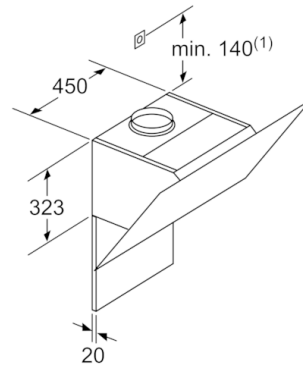

Technical Data

Typology :	Chimney
Approval certificates :	CE, VDE
Length electrical supply cord (cm) :	130
Height of product, without chimney (mm) :	323
Minimum distance above an electric hob :	450
Minimum distance above a gas hob :	650
Net weight (kg) :	20.701
Type of control :	Electronic
Number of speed settings :	3-stage + 2 intensive
Maximum output air extraction (m ³ /h) :	468
Boost position output recirculating (m ³ /h) :	460
Maximum output recirculating air (m ³ /h) :	378
Boost position air extraction (m ³ /h) :	837
Number of lights :	2
Noise level (dB) :	55
Diameter of air outlet (mm) :	120 / 150
Grease filter material :	Washable aluminium
EAN code :	4242002966748
Connection Rating (W) :	166
Current (A) :	10
Voltage (V) :	220-240
Frequency (Hz) :	50; 60
Plug type :	GB plug
Installation typology :	Wall-mounted

Technical Information

- For Wall mounted installation
- Suitable for ducted or recirculating operation
- Dimensions recirculating with CleanAir module (HxWxD):
1147 x 894 x 548 mm - mounting with outer chimney
1217-1487 x 894 x 548 mm - mounting with telescopic chimney
- Dimensions exhaust air (HxWxD): 957-1227 x 894 x 548 mm
- Diameter pipe Ø 150 mm (Ø 120 mm enclosed)
- 166 W total connected load

**Serie | 8, Wall-mounted canopy rangehood,
90 cm, clear glass black printed
DWK98PR60B**

Appliance in circulated air mode
without duct
Circulated air set required
measurements in mm

measurements in mm

(1) Position of socket

Note the maximum thickness of the back panel.
measurements in mm