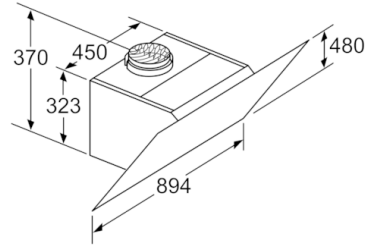

**Serie | 8, Wall-mounted canopy rangehood,
90 cm, clear glass black printed
DWK98PR60B**

Appliance in circulated air mode
without duct
Circulated air set required
measurements in mm