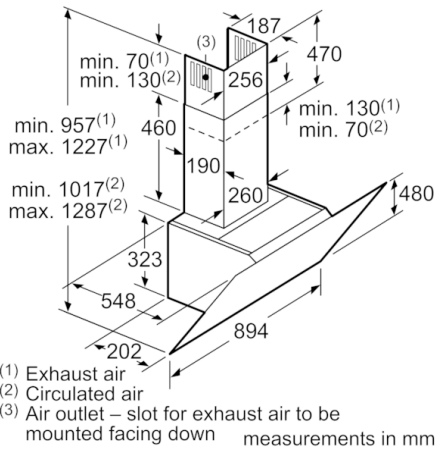

**Serie | 8, Wall-mounted canopy rangehood,
90 cm, clear glass black printed
DWK98PR60B**

Appliance in circulated air mode
without duct
Circulated air set required
measurements in mm