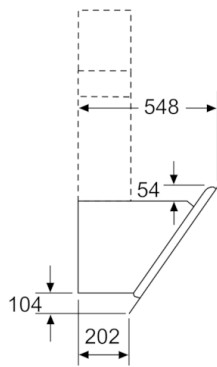

measurements in mm