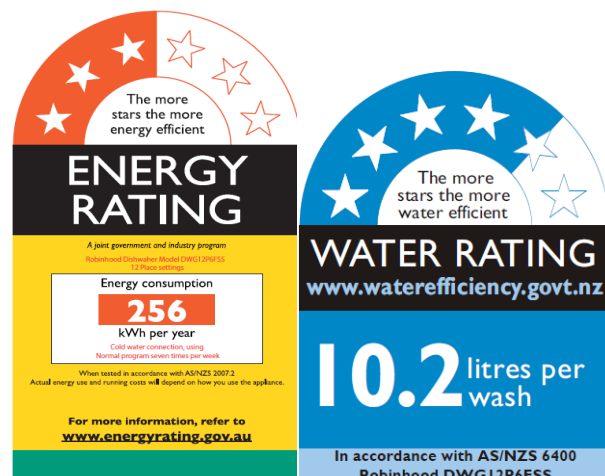

Description

ROBINHOOD 60CM DISHWASHER 12 PLACE SETTINGS 6 PROGRAMS

DWG12P6FWH (White); DWG12P6FSS (Stainless Steel)

Key Features

Wash Programs

6 Programs: Intensive, Heavy, Normal, 90 Min, Glass & Rapid.

Capacity

12 Place Settings

Energy Rating

3 Stars

Water Rating

4.5 Stars

Noise Level

49 dB

Specifications