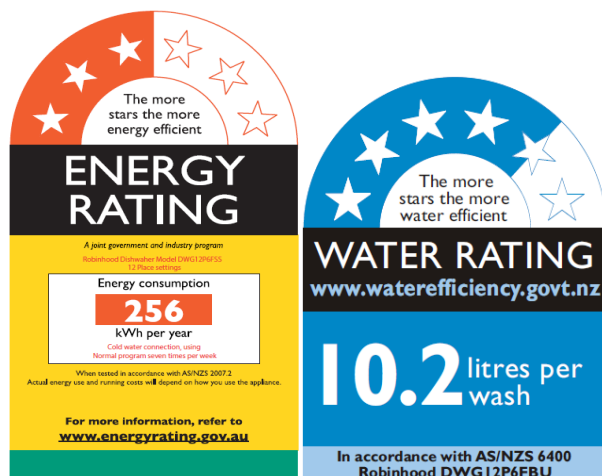

Noise Level

49 dB

Specifications

Main Features

Capacity (place settings)	12
MEPS/WELS	3*/4.5*
Noise Level	49dB
Delay Start	3/6/9 Hours
Half Load	Yes
Extra Dry function	Yes
Height Adjustable Upper Basket	Yes
Dispenser	Flip dispenser
Aqua Stop	Yes
Program	6
Intensive	Yes
Heavy	Yes
Normal	Yes
90 Min	Yes
Glass	Yes
Rapid	Yes

Controls & Indicators

Type of Control	Electronic Control
Push Button Functions	On&Off/ Extra drying/ Program/ Delay start/ Half load/ Start/ Pause
Functions of Indicator	Program/ Fill Rinse Aid/ Cycle finished/ Extra drying/ Half load/ On&Off

Technical & Internal Specification

Removable Top	No
Type of Heating Element	Hidden
Power of Heat Element(230V)	1800W
Filter Material	Plastic + Stainless Steel
Color of Basket	Grey
Spray Arms	Upper & Lower
Drying System	Residual heating dry
Type of Inlet Hose	VDE
Length of Inlet Hose	1800mm
Connected Load (W)	1760~2100
Voltage / (V)	220~240
Frequency (Hz)	50

Dimension & Weight

Product Dimensions (W*D*H)	598*600*815 mm
Package Dimensions (W*D*H)	645*645*890 mm
Gross/Net Weight	40.8/34.9 Kg