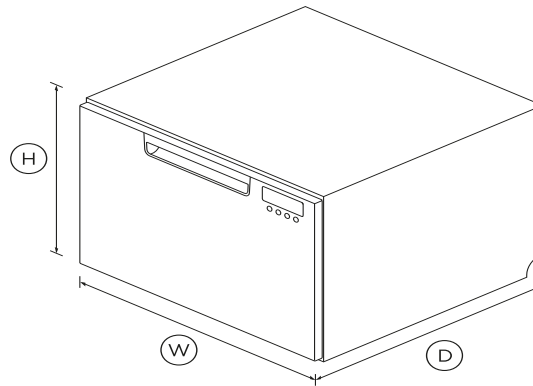

Single DishDrawer™ Dishwasher

Series 5 | Contemporary

Stainless Steel

Designed to fit even full-sized dinner plates, this DishDrawer™ can be placed anywhere in your kitchen, for loading dishes with less bending.

- Six wash programs to suit any load, from Delicate to Heavy
- Flexible racking allows you to customise internal shelves to suit your needs

DIMENSIONS

Height	410 mm
Width	599 mm
Depth	573 mm

FEATURES & BENEFITS

SPECIFICATIONS

Accessories

Cutlery basket	2
----------------	---

Capacity and Loading

Accommodates round plates	280mm
Fixed height, foldable cupracks	•
Fold down tines	•
Place settings	7

Consumption

Energy star rating	3.5
Energy usage	136kWh/year
Water rating (WELS)	4.5
Water usage (per cycle)	6.9L

Performance

Noise on standard cycle top	44dBA
-----------------------------	-------

Power requirementsAmperage **4.2A**

Product dimensionsDepth **573 mm**Dimensions (excluding **H410 x W599 x D573 mm**Height **410 mm**Width **599 mm**